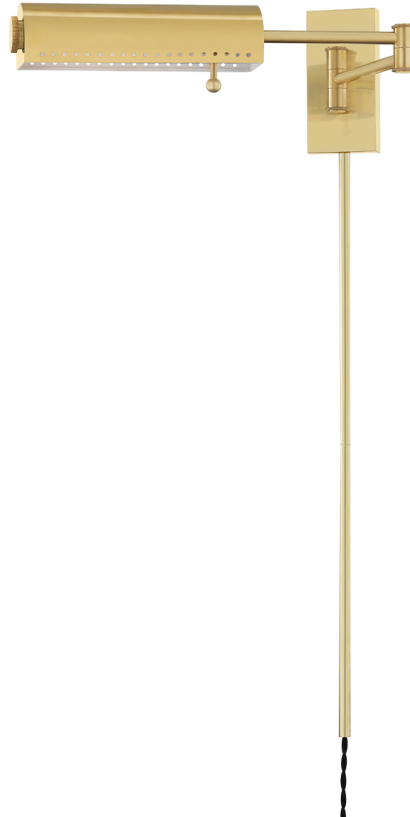

HAMPSHIRE

MDS114-AGB

Reminiscent of the iconic Bankers Lamp, Hampshire turns the traditional style on its head for a reinvented classic. The tubular metal shade features a perforated trim, accented by decorative joints for added flair. Available in two sizes and finishes along with a plug-in version.

FINISHES

AGED BRASS (AGB)
DISTRESSED BRONZE (DB)

DIMENSIONS

Height: 6"
Width/Diameter: 3.25"

Canopy/Backplate: 0"
Hanging Type:
Product Weight: 4lb

GLASS

Attachment:
Glass 1: Steel
Glass 2:

LAMPING

Bulb 1
Bulb Included: No
Socket: E26 Medium Base
Bulb: 1 • 25 Watt Max

Voltage: 120 VAC
UL Rating: UL Damp

SHIPPING

Carton 1: 19" x 11" x 10"
Carton 1 Weight: 6lb
Shipping Method: Ground