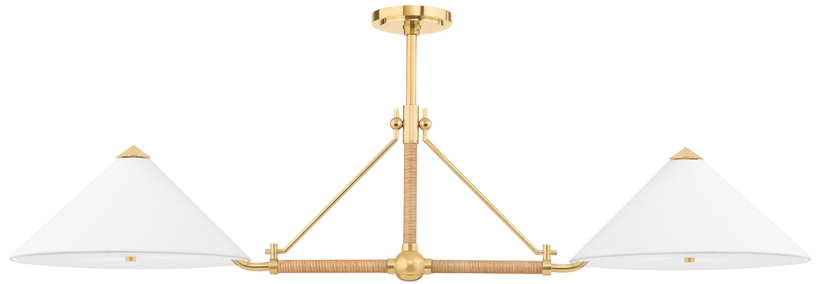

WILLIAMSBURG

1057-AGB

With Williamsburg everything old is new again! Unique silhouettes, rattan-wrapped rods and aged brass metalwork give familiar designs a fresh, updated look. Light is captured within the enclosed shades and fills any space with a soft glow. With a sconce, linear and chandelier to choose from, there's a Williamsburg for every room in the home.

*Due to the one-of-a-kind nature of the medium, exact colors and patterns may vary slightly from the image shown.

FINISHES

AGED BRASS

DIMENSIONS / SPECS

Height: 13"

Width/Diameter: 17"

Length: 57"

Minimum Height: 19"

Maximum Height: 70"

Canopy/Backplate: 6"

Hanging Type: 1-3" / 1-6" / 1-12" / 2-18" Stems

Product Weight: 15lb

Canopy/Backplate Shape: Round

Sloped Ceiling Compatible: No

Living Finish: No

Uplight Only: No

Shade 1: Linen

Shade 1 Top Width: 2.5"

Shade 1 Bottom L/W: 0" / 7.25"

Shade 1 Height: 17"

Replacement Glass Item #(s): SHD-001057

ELECTRICAL

Bulb 1

Bulb Included: No

Socket: E26 Medium Base

Bulb Type: A19

Max Wattage: 15

Bulb Quantity: 4

Gem Box Required (2"x3"): No

Dark Sky: No

SHIPPING

Carton 1: 48" x 24" x 10"

Carton 1 Weight: 22lb

Shipping Method: Ground

Country of Origin: CN