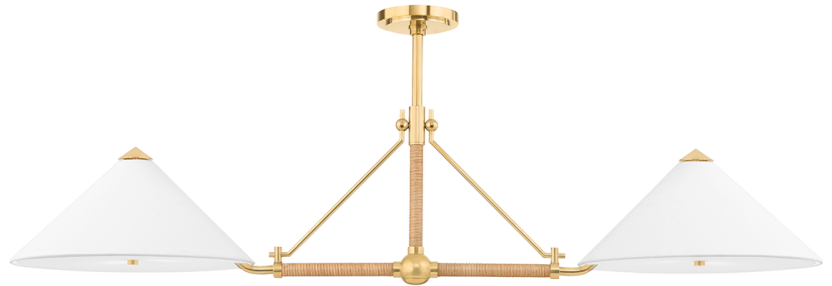

WILLIAMSBURG

1057-AGB

With Williamsburg everything old is new again! Unique silhouettes, rattan-wrapped rods and aged brass metalwork give familiar designs a fresh, updated look. Light is captured within the enclosed shades and fills any space with a soft glow. With a sconce, linear and chandelier to choose from, there's a Williamsburg for every room in the home.

*Due to the one-of-a-kind nature of the medium, exact colors and patterns may vary slightly from the image shown.

FINISHES

AGED BRASS

DIMENSIONS

Height: 13"

Width/Diameter: 17"

Length: 57"

Minimum Height: 19"

Maximum Height: 70"

Canopy/Backplate: 6"

Hanging Type: 1-3" / 1-6" / 1-12" / 2-18" Stems

Product Weight: 15lb

Canopy/Backplate Shape: Round

Sloped Ceiling Compatible: No

Living Finish: No

Uplight Only: No

Shade

Shade 1: Linen

Shade 1 Top Width: 2.5"

Shade 1 Bottom L/W: 0" / 7.25"

Shade 1 Height: 17"

Replacement Glass Item #(s): SHD-001057

ELECTRICAL

Bulb 1