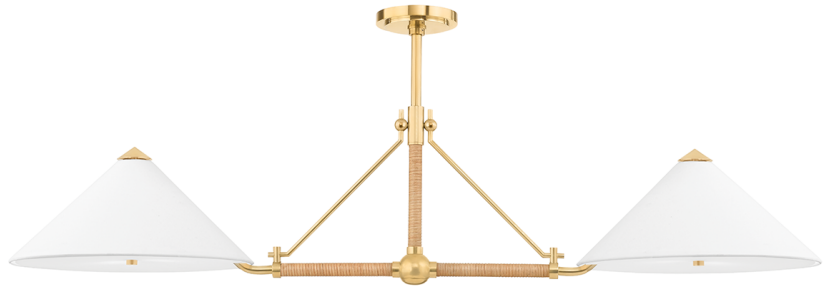

WILLIAMSBURG

1057-AGB

With Williamsburg everything old is new again! Unique silhouettes, rattan-wrapped rods and aged brass metalwork give familiar designs a fresh, updated look. Light is captured within the enclosed shades and fills any space with a soft glow. With a sconce, linear and chandelier to choose from, there's a Williamsburg for every room in the home.

*Due to the one-of-a-kind nature of the medium, exact colors and patterns may vary slightly from the image shown.

FINISHES

AGED BRASS

DIMENSIONS

Height: 13"

Width/Diameter: 17"

Length: 57"

Minimum Height: 19"

Maximum Height: 70"

Canopy/Backplate: 6"

Hanging Type: 1-3" / 1-6" / 1-12" / 2-18" Stems

Product Weight: 15lb

Canopy/Backplate Shape: Round

Sloped Ceiling Compatible: No

Living Finish: No

Uplight Only: No

Shade

Shade 1: Linen

Shade 1 Top Width: 2.5"

Shade 1 Bottom L/W: 0" / 7.25"

Shade 1 Height: 17"

Replacement Glass Item #(s): SHD-001057

ELECTRICAL

Bulb 1