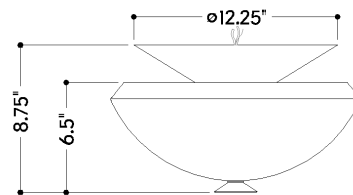

FINISHES

AGED BRASS w/ SOFT WHITE

DIMENSIONS

Height: 8.75"
Width/Diameter: 15"
Canopy/Backplate: 12.25"
Product Weight: 6.46lb
Canopy/Backplate Shape: Round
Sloped Ceiling Compatible: No
Living Finish: No
Uplight Only: No

Shade

Shade 1: Glass
Shade 1 Finish: Cloud Etched
Shade 1 Top Width: 15"
Shade 1 Height: 5.75"

ELECTRICAL

Bulb 1

Bulb Included: No
Socket: E26 Medium Base
Bulb Type: A19
Max Wattage: 15
Bulb Quantity: 2
Cord Type: B & W TEFLON W/ GROUND WIRE
Gem Box Required (2"x3"): No
Dark Sky: No

SHIPPING

Carton 1: 20" x 18" x 18"
Carton 1 Weight: 10lb
Shipping Method: Ground
Country of Origin: CN

FRONT

BOTTOM