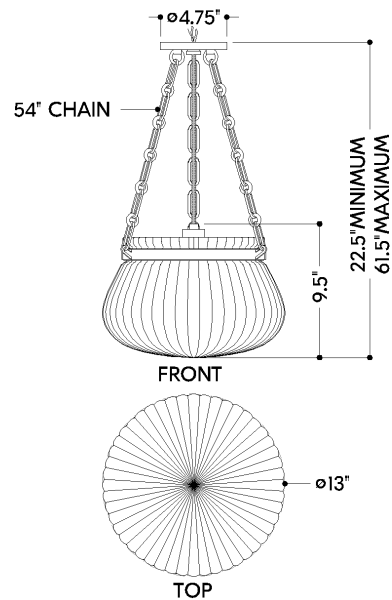

FINISHES

AGED BRASS

DIMENSIONS

Height: 66"
Width/Diameter: 66"
Length: 66"
Minimum Height: 66"
Maximum Height: 66"
Canopy/Backplate: 4.75"
Hanging Type: 108" Premium Composite Cord
Product Weight: 66lb
Extension: 66"
Top to Center: 66"
Canopy/Backplate Shape: Round
Sloped Ceiling Compatible: No
Living Finish: Yes
Uplight Only: Yes

Shade

Shade 1: Ribbed Glass
Shade 1 Finish: Clear
Shade 1 Top Width: 10"
Shade 1 Height: 8.5"

ELECTRICAL

Bulb 1

Bulb Included: No
Socket: E26 Medium Base
Bulb Type: A19
Max Wattage: 15
Bulb Quantity: 1
Wire Length: 500mm
Cord Type: ! New Cord Type
Dimmer Type: Incandescent
Switch Type: ON/OFF STOMP SWITCH
Gem Box Required (2"x3"): Yes
Dark Sky: Yes
CRI: 66
Color Temp.: 66k
Lumens: 66
Title 24: Yes
Field Serviceable: No

Battery

Battery Powered: Yes
Battery Included: Yes
Battery Life: ! New Battery Life !

GRANBY

1113-AGB

SHIPPING

Carton 1: 21" x 16" x 16"

Carton 1 Weight: 12lb

Shipping Method: Ground