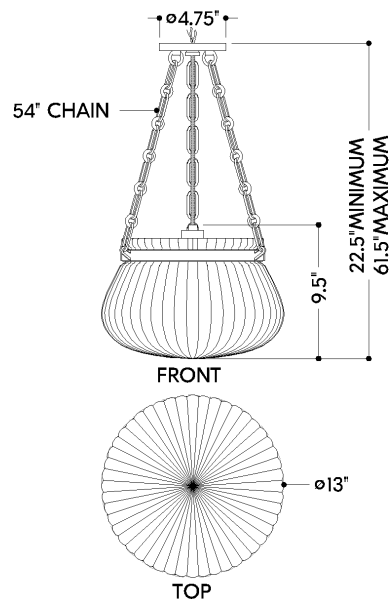

FINISHES

AGED BRASS

DIMENSIONS / SPECS

Height: 66"
Width/Diameter: 66"
Length: 66"
Minimum Height: 66"
Maximum Height: 66"
Canopy/Backplate: 4.75"
Hanging Type: 108" Premium Composite Cord
Product Weight: 66lb
Extension: 66"
Top to Center: 66"
Canopy/Backplate Shape: Round
Sloped Ceiling Compatible: No
Living Finish: Yes
Uplight Only: Yes
Min Extension: 66"
Max Extension: 66"

Shade 1: Ribbed Glass
Shade 1 Finish: Clear
Shade 1 Top Width: 10"
Shade 1 Height: 8.5"

ELECTRICAL

Bulb 1

Bulb Included: No
Socket: E26 Medium Base
Bulb Type: A19
Max Wattage: 15
Bulb Quantity: 1
Wire Length: 500mm
Cord Type: ! New Cord Type
Dimmer Type: Incandescent
Switch Type: ON/OFF STOMP SWITCH
Gem Box Required (2"x3"): Yes
Dark Sky: Yes
CRI: 66
Color Temp.: 66k
Lumens: 66
Title 24: Yes
Field Serviceable: No

Battery

Battery Powered: Yes
Battery Included: Yes
Battery Life: ! New Battery Life !

GRANBY

1113-AGB

SHIPPING

Carton 1: 21" x 16" x 16"

Carton 1 Weight: 12lb

Shipping Method: Ground