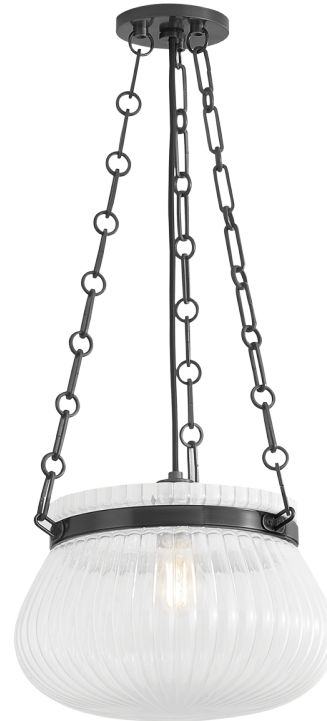

GRANBY

1113-OB

Featuring an exquisite Foschia glass pendant, Granby creates a captivating focal point overhead. Embodying a retro feel, its generously sized upturned bowl structure, crafted from ribbed glass, illuminates a wide area. The supporting chain is available in two sizes and two classic finishes; Aged Brass and Old Bronze.

FINISHES

OLD BRONZE

DIMENSIONS

Height: 66"
Width/Diameter: 66"
Length: 66"
Minimum Height: 66"
Maximum Height: 66"
Canopy/Backplate: 4.75"
Hanging Type: 108" Premium Composite Cord
Product Weight: 66lb
Extension: 66"
Top to Center: 66"
Canopy/Backplate Shape: Round
Sloped Ceiling Compatible: No
Living Finish: Yes
Uplight Only: Yes

Shade

Shade 1: Ribbed Glass
Shade 1 Finish: Clear
Shade 1 Top Width: 10"
Shade 1 Height: 8.5"

ELECTRICAL

Bulb 1

Bulb Included: No
Socket: E26 Medium Base
Bulb Type: A19
Max Wattage: 15
Bulb Quantity: 1
Wire Length: 500mm
Cord Type: ! New Cord Type
Dimmer Type: Incandescent
Switch Type: ON/OFF STOMP SWITCH
Gem Box Required (2"x3"): Yes
Dark Sky: Yes
CRI: 66
Color Temp.: 66k
Lumens: 66
Title 24: Yes
Field Serviceable: No

Battery

Battery Powered: Yes
Battery Included: Yes
Battery Life: ! New Battery Life !

GRANBY

1113-OB

SHIPPING

Carton 1: 21" x 16" x 16"

Carton 1 Weight: 12lb

Shipping Method: Ground