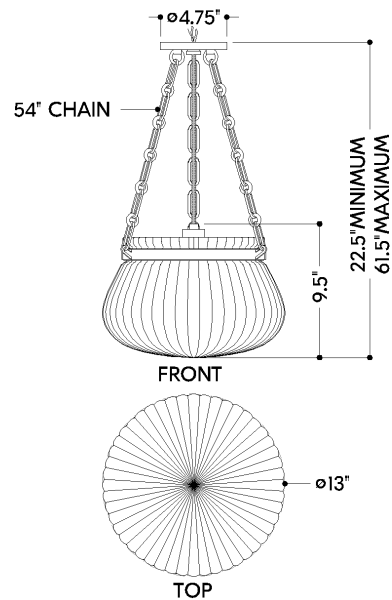

FINISHES

OLD BRONZE

DIMENSIONS

Height: 66"
Width/Diameter: 66"
Length: 66"
Minimum Height: 66"
Maximum Height: 66"
Canopy/Backplate: 4.75"
Hanging Type: 108" Premium Composite Cord
Product Weight: 66lb
Extension: 66"
Top to Center: 66"
Canopy/Backplate Shape: Round
Sloped Ceiling Compatible: No
Living Finish: Yes
Uplight Only: Yes

Shade

Shade 1: Ribbed Glass
Shade 1 Finish: Clear
Shade 1 Top Width: 10"
Shade 1 Height: 8.5"

ELECTRICAL

Bulb 1

Bulb Included: No
Socket: E26 Medium Base
Bulb Type: A19
Max Wattage: 15
Bulb Quantity: 1
Wire Length: 500mm
Cord Type: ! New Cord Type
Dimmer Type: Incandescent
Switch Type: ON/OFF STOMP SWITCH
Gem Box Required (2"x3"): Yes
Dark Sky: Yes
CRI: 66
Color Temp.: 66k
Lumens: 66
Title 24: Yes
Field Serviceable: No

Battery

Battery Powered: Yes
Battery Included: Yes
Battery Life: ! New Battery Life !

GRANBY

1113-OB

SHIPPING

Carton 1: 21" x 16" x 16"

Carton 1 Weight: 12lb

Shipping Method: Ground