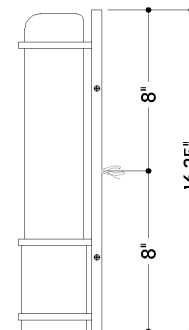

FINISHES

AGED BRASS

DIMENSIONS / SPECS

Height: 66"
Width/Diameter: 66"
Length: 66"
Minimum Height: 66"
Maximum Height: 66"
Canopy/Backplate: 4.25"
Hanging Type: 108" Premium Composite Cord
Product Weight: 66lb
Extension: 66"
Top to Center: 66"
Canopy/Backplate Shape: Rectangle
Sloped Ceiling Compatible: No
Living Finish: Yes
Uplight Only: Yes
Min Extension: 66"
Max Extension: 66"

Shade 1: Glass
Shade 1 Finish: Matte Cloud
Shade 1 Top Length: 3"
Shade 1 Top Width: 2.75"
Shade 1 Height: 12"

ELECTRICAL

Bulb 1

Bulb Included: No
Socket: E26 Medium Base
Bulb Type: T10-9
Max Wattage: 15
Bulb Quantity: 1
Wire Length: 500mm
Cord Type: ! New Cord Type
Dimmer Type: Incandescent
Switch Type: ON/OFF STOMP SWITCH
Gem Box Required (2"x3"): Yes
Dark Sky: Yes
CRI: 66
Color Temp.: 66k
Lumens: 66
Title 24: Yes
Field Serviceable: No

Battery

Battery Powered: Yes
Battery Included: Yes
Battery Life: ! New Battery Life !

TOP

FRONT

SIDE

TOTTENVILLE

1116-AGB

SHIPPING

Carton 1: 24" x 19" x 10"

Carton 1 Weight: 9lb

Shipping Method: Ground

Country of Origin: CN