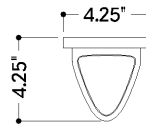

TOTTENVILLE

1116-AGB

Pairing minimalist metalwork with matte cloud glass, Tottenville is a highly versatile sconce for a powder room or bath area. The glass shades feature a unique triangular profile that gives this fixture both slimness and its distinctly modern feel. Choose from a single or dual light sconce with an Aged Brass or Polished Nickel finish.

FINISHES

AGED BRASS

DIMENSIONS / SPECS

Height: 66"
Width/Diameter: 66"
Length: 66"
Minimum Height: 66"
Maximum Height: 66"
Canopy/Backplate: 4.25"
Hanging Type: 108" Premium Composite Cord
Product Weight: 66lb
Extension: 66"
Top to Center: 66"
Canopy/Backplate Shape: Rectangle
Sloped Ceiling Compatible: No
Living Finish: Yes
Uplight Only: Yes
Min Extension: 66"
Max Extension: 66"

Shade 1: Glass
Shade 1 Finish: Matte Cloud
Shade 1 Top Length: 3"
Shade 1 Top Width: 2.75"
Shade 1 Height: 12"

ELECTRICAL

Bulb 1

Bulb Included: No
Socket: E26 Medium Base
Bulb Type: T10-9
Max Wattage: 15
Bulb Quantity: 1
Wire Length: 500mm
Cord Type: ! New Cord Type
Dimmer Type: Incandescent
Switch Type: ON/OFF STOMP SWITCH
Gem Box Required (2"x3"): Yes
Dark Sky: Yes
CRI: 66
Color Temp.: 66k
Lumens: 66
Title 24: Yes
Field Serviceable: No

Battery

Battery Powered: Yes
Battery Included: Yes
Battery Life: ! New Battery Life !

TOP