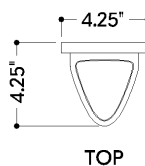

FINISHES

POLISHED NICKEL

DIMENSIONS

Height: 66"
Width/Diameter: 66"
Length: 66"
Minimum Height: 66"
Maximum Height: 66"
Canopy/Backplate: 4.25"
Hanging Type: 108" Premium Composite Cord
Product Weight: 66lb
Extension: 66"
Top to Center: 66"
Canopy/Backplate Shape: Rectangle
Sloped Ceiling Compatible: No
Living Finish: Yes
Uplight Only: Yes

Shade

Shade 1: Glass
Shade 1 Finish: Matte Cloud
Shade 1 Top Length: 3"
Shade 1 Top Width: 2.75"
Shade 1 Height: 12"

ELECTRICAL

Bulb 1

Bulb Included: No
Socket: E26 Medium Base
Bulb Type: T10-9
Max Wattage: 15
Bulb Quantity: 1
Wire Length: 500mm
Cord Type: ! New Cord Type
Dimmer Type: Incandescent
Switch Type: ON/OFF STOMP SWITCH
Gem Box Required (2"x3"): Yes
Dark Sky: Yes
CRI: 66
Color Temp.: 66k
Lumens: 66
Title 24: Yes
Field Serviceable: No