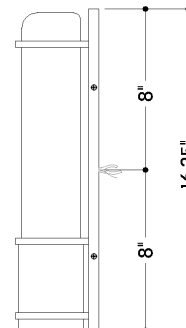

SIDE

Battery

Battery Powered: Yes
Battery Included: Yes
Battery Life: ! New Battery Life !