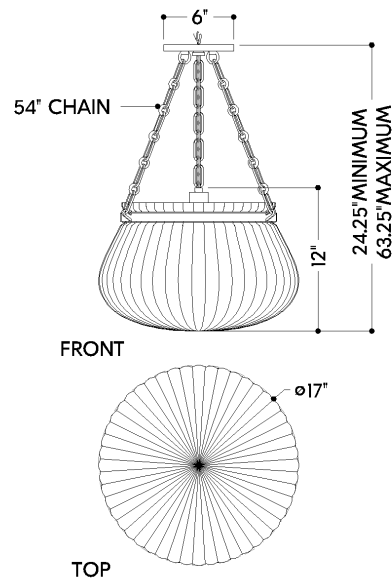

FINISHES

AGED BRASS

DIMENSIONS

Height: 66"
Width/Diameter: 66"
Length: 66"
Minimum Height: 66"
Maximum Height: 66"
Canopy/Backplate: 6"
Hanging Type: 108" Premium Composite Cord
Product Weight: 66lb
Extension: 66"
Top to Center: 66"
Canopy/Backplate Shape: Round
Sloped Ceiling Compatible: No
Living Finish: Yes
Uplight Only: Yes

Shade

Shade 1: Ribbed Glass
Shade 1 Finish: Clear
Shade 1 Top Width: 13"
Shade 1 Height: 10.75"

ELECTRICAL

Bulb 1

Bulb Included: No
Socket: E26 Medium Base
Bulb Type: A21
Max Wattage: 25
Bulb Quantity: 1
Wire Length: 500mm
Cord Type: ! New Cord Type
Dimmer Type: Incandescent
Switch Type: ON/OFF STOMP SWITCH
Gem Box Required (2"x3"): Yes
Dark Sky: Yes
CRI: 66
Color Temp.: 66k
Lumens: 66
Title 24: Yes
Field Serviceable: No

Battery

Battery Powered: Yes
Battery Included: Yes
Battery Life: ! New Battery Life !

GRANBY

1117-AGB

SHIPPING

Carton 1: 25" x 20" x 20"

Carton 1 Weight: 18lb

Shipping Method: Ground