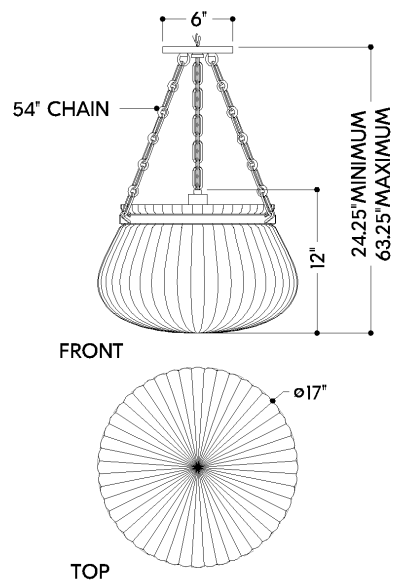

GRANBY

1117-OB

Featuring an exquisite Foschia glass pendant, Granby creates a captivating focal point overhead. Embodying a retro feel, its generously sized upturned bowl structure, crafted from ribbed glass, illuminates a wide area. The supporting chain is available in two sizes and two classic finishes; Aged Brass and Old Bronze.

FINISHES

OLD BRONZE

DIMENSIONS / SPECS

Height: 66"
Width/Diameter: 66"
Length: 66"
Minimum Height: 66"
Maximum Height: 66"
Canopy/Backplate: 6"
Hanging Type: 108" Premium Composite Cord
Product Weight: 66lb
Extension: 66"
Top to Center: 66"
Canopy/Backplate Shape: Round
Sloped Ceiling Compatible: No
Living Finish: Yes
Uplight Only: Yes
Min Extension: 66"
Max Extension: 66"

Shade 1: Ribbed Glass
Shade 1 Finish: Clear
Shade 1 Top Width: 13"
Shade 1 Height: 10.75"

ELECTRICAL

Bulb 1

Bulb Included: No
Socket: E26 Medium Base
Bulb Type: A21
Max Wattage: 25
Bulb Quantity: 1
Wire Length: 500mm
Cord Type: ! New Cord Type
Dimmer Type: Incandescent
Switch Type: ON/OFF STOMP SWITCH
Gem Box Required (2"x3"): Yes
Dark Sky: Yes
CRI: 66
Color Temp.: 66k
Lumens: 66
Title 24: Yes
Field Serviceable: No

Battery

Battery Powered: Yes
Battery Included: Yes
Battery Life: ! New Battery Life !