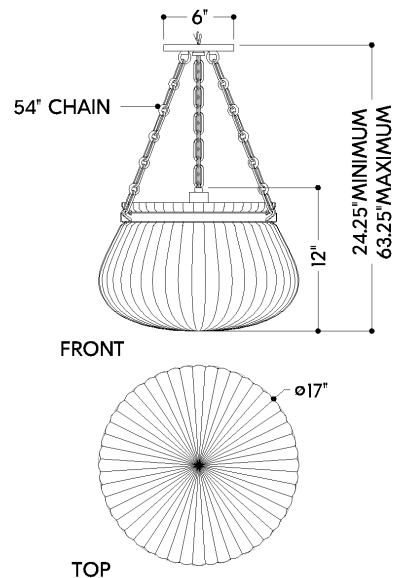

FINISHES

OLD BRONZE

DIMENSIONS

Height: 66"
Width/Diameter: 66"
Length: 66"
Minimum Height: 66"
Maximum Height: 66"
Canopy/Backplate: 6"
Hanging Type: 108" Premium Composite Cord
Product Weight: 66lb
Extension: 66"
Top to Center: 66"
Canopy/Backplate Shape: Round
Sloped Ceiling Compatible: No
Living Finish: Yes
Uplight Only: Yes

Shade

Shade 1: Ribbed Glass
Shade 1 Finish: Clear
Shade 1 Top Width: 13"
Shade 1 Height: 10.75"

ELECTRICAL

Bulb 1

Bulb Included: No
Socket: E26 Medium Base
Bulb Type: A21
Max Wattage: 25
Bulb Quantity: 1
Wire Length: 500mm
Cord Type: ! New Cord Type
Dimmer Type: Incandescent
Switch Type: ON/OFF STOMP SWITCH
Gem Box Required (2"x3"): Yes
Dark Sky: Yes
CRI: 66
Color Temp.: 66k
Lumens: 66
Title 24: Yes
Field Serviceable: No

Battery

Battery Powered: Yes
Battery Included: Yes
Battery Life: ! New Battery Life !

GRANBY

1117-OB

SHIPPING

Carton 1: 25" x 20" x 20"

Carton 1 Weight: 18lb

Shipping Method: Ground