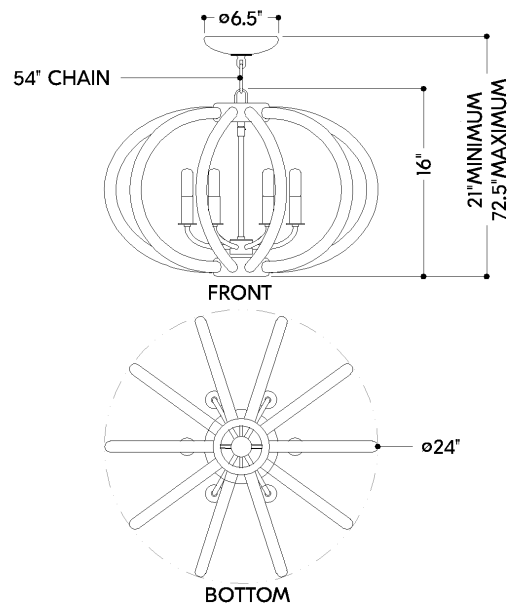

LEWISTON

1206-WP

Intricately wrapped in white coconut shell beads, the enchanting Lewiston resembles an artifact pulled from the sea. Its gracefully looped arms form an oblong cage-like structure with a candle cluster nested inside. Suspended from a matching white chain, Lewiston is available in 6 and 8-light versions.

*Due to the one-of-a-kind nature of the medium, exact colors and patterns may vary slightly from the image shown.

FINISHES

WHITE PLASTER

DIMENSIONS

Height: 66"
Width/Diameter: 66"
Length: 66"
Minimum Height: 66"
Maximum Height: 66"
Canopy/Backplate: 6.5"
Hanging Type: 108" Premium Composite Cord
Product Weight: 66lb
Extension: 66"
Top to Center: 66"
Canopy/Backplate Shape: Round
Sloped Ceiling Compatible: No
Living Finish: Yes
Uplight Only: Yes

Shade

Shade 1: Coco Beads
Shade 1 Finish: Bleached

ELECTRICAL

Bulb 1

Bulb Included: No
Socket: E12 Candelabra Base
Bulb Type: T8-3.5
Max Wattage: 8
Bulb Quantity: 6
Wire Length: 500mm
Cord Type: ! New Cord Type
Dimmer Type: Incandescent
Switch Type: ON/OFF STOMP SWITCH
Gem Box Required (2"x3"): Yes
Dark Sky: Yes
CRI: 66
Color Temp.: 66k
Lumens: 66
Title 24: Yes
Field Serviceable: No

Battery

Battery Powered: Yes
Battery Included: Yes
Battery Life: ! New Battery Life !