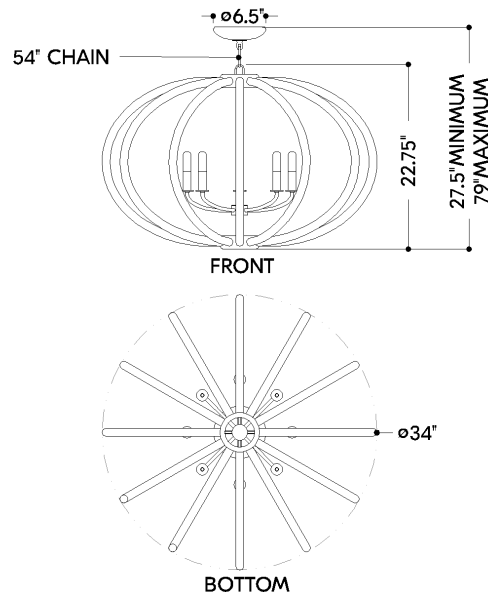

LEWISTON

1208-WP

Intricately wrapped in white coconut shell beads, the enchanting Lewiston resembles an artifact pulled from the sea. Its gracefully looped arms form an oblong cage-like structure with a candle cluster nested inside. Suspended from a matching white chain, Lewiston is available in 6 and 8-light versions.

*Due to the one-of-a-kind nature of the medium, exact colors and patterns may vary slightly from the image shown.

FINISHES

WHITE PLASTER

DIMENSIONS

Height: 66"
Width/Diameter: 66"
Length: 66"
Minimum Height: 66"
Maximum Height: 66"
Canopy/Backplate: 6.5"
Hanging Type: 108" Premium Composite Cord
Product Weight: 66lb
Extension: 66"
Top to Center: 66"
Canopy/Backplate Shape: Round
Sloped Ceiling Compatible: No
Living Finish: Yes
Uplight Only: Yes

Shade

Shade 1: Coco Beads
Shade 1 Finish: Bleached

ELECTRICAL

Bulb 1

Bulb Included: No
Socket: E12 Candelabra Base
Bulb Type: T8-3.5
Max Wattage: 8
Bulb Quantity: 8
Wire Length: 500mm
Cord Type: ! New Cord Type
Dimmer Type: Incandescent
Switch Type: ON/OFF STOMP SWITCH
Gem Box Required (2"x3"): Yes
Dark Sky: Yes
CRI: 66
Color Temp.: 66k
Lumens: 66
Title 24: Yes
Field Serviceable: No

Battery

Battery Powered: Yes
Battery Included: Yes
Battery Life: ! New Battery Life !

LEWISTON

1208-WP

SHIPPING

Carton 1: 38" x 38" x 28"

Carton 1 Weight: 59lb

Shipping Method: Truck Only