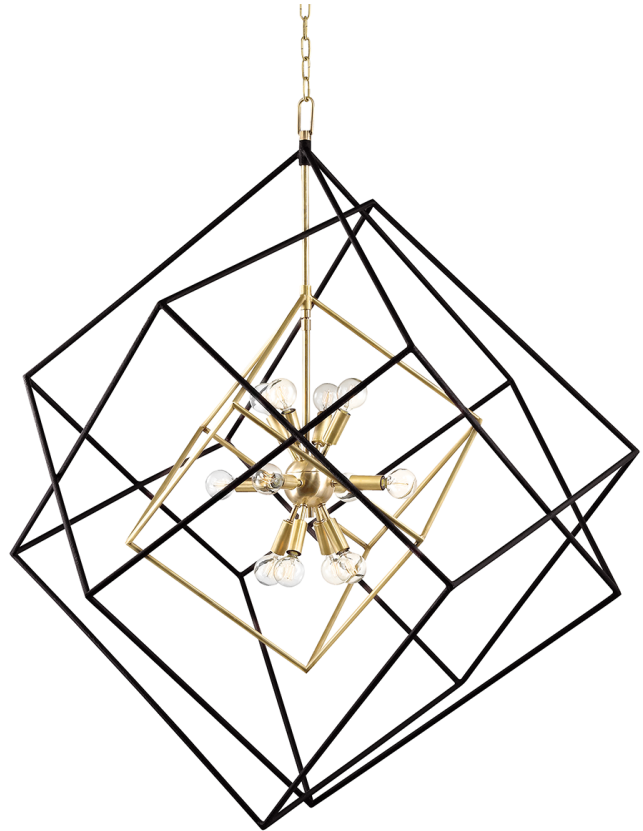

ROUNDOUT

1234-AGB

This impressive conversation starter features a series of ever-increasing cubes surrounding a Sputnik-style center. Choose from Aged Brass or Polished Nickel and multiple sizes to fit any space.

FINISHES

AGED BRASS (AGB)

POLISHED NICKEL (PN)

Coastal Suitable Finish (EPM): No

DIMENSIONS

Height: 5.5"

Width/Diameter: 34"

Length: 34"

Minimum Height: 51"

Maximum Height: 103"

Canopy/Backplate: 4.75"

Canopy/Backplate Shape: Round

Sloped Ceiling Compatible: No

Living Finish: No

Uplight Only: No

Shade

Attachment: N/A

Shade 2: Prismatic Glass

Shade 2 Finish: Cloud Seedy Etched Inside

Shade 2 Top Length: 10.25"

Shade 2 Top Width: 11"

Shade 2 Bottom L/W: 21" / 3.5"

Shade 2 Height: 10.75"

ELECTRICAL