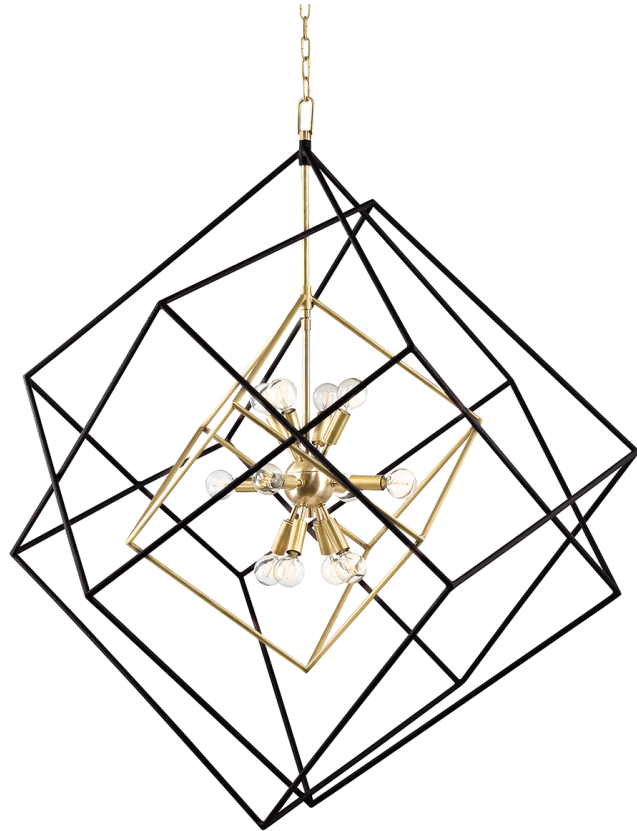

ROUNDOUT

1234-AGB

This impressive conversation starter features a series of ever-increasing cubes surrounding a Sputnik-style center. Choose from Aged Brass or Polished Nickel and multiple sizes to fit any space.

FINISHES

HEMATITE CERAMIC w/ AGED BRASS,
CERAMIC CREAM

Coastal Suitable Finish (EPM): Yes

DIMENSIONS

Height: 5.5"

Width/Diameter: 34"

Length: 34"

Minimum Height: 51"

Maximum Height: 103"

Canopy/Backplate: 4.75"

Canopy/Backplate Shape: Round

Sloped Ceiling Compatible: No

Living Finish: No

Uplight Only: No

Shade

Shade 2: Prismatic Glass

Shade 2 Finish: Cloud Seedy Etched Inside

Shade 2 Top Length: 10.25"

Shade 2 Top Width: 11"

Shade 2 Bottom L/W: 21" / 3.5"

Shade 2 Height: 10.75"

ELECTRICAL

Bulb 1

Bulb Included: No