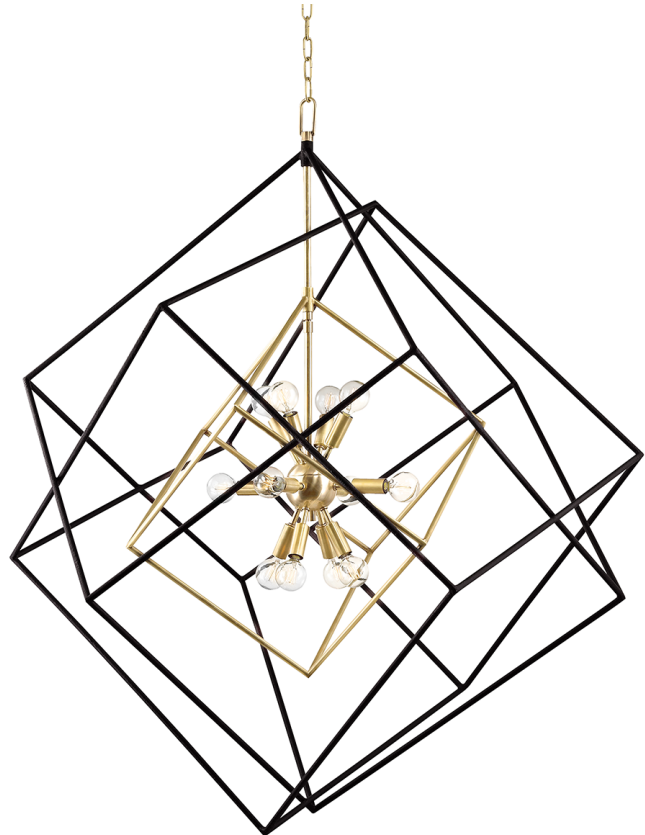

ROUNDOUT

1234-AGB

This impressive conversation starter features a series of ever-increasing cubes surrounding a Sputnik-style center. Choose from Aged Brass or Polished Nickel and multiple sizes to fit any space.

FINISHES

AGED BRASS (AGB)
POLISHED NICKEL (PN)

DIMENSIONS

Height: 5.5"
Width/Diameter: 34"
Length: 34"
Minimum Height: 51"
Maximum Height: 103"
Canopy/Backplate: 4.75"
Hanging Type:
Product Weight: 1b

GLASS

Attachment: N/A
Glass 1:
Glass 2: Prismatic Glass

LAMPING

Bulb 1
Bulb Included: No
Socket: E12 Candelabra Base
Bulb: B11 • 15 • 50 Watt Max
Voltage: 150 VAC
UL Rating: UL Damp

SHIPPING

Carton 1: 43" x 43" x 35"
Carton 1 Weight: 50lb
Shipping Method: Truck Only