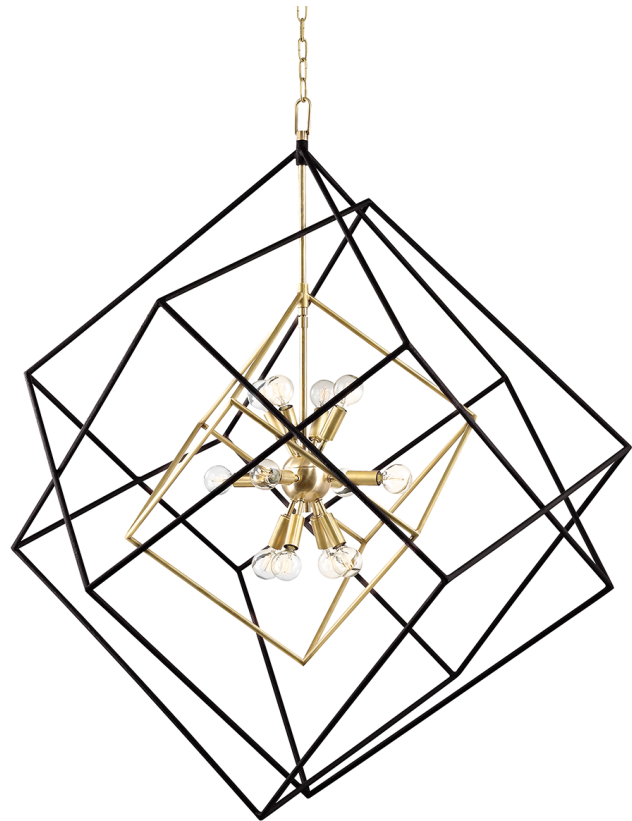

This impressive conversation starter features a series of ever-increasing cubes surrounding a Sputnik-style center. Choose from Aged Brass or Polished Nickel and multiple sizes to fit any space.

FINISHES

AGED BRASS w/ AGED BRASS, CERAMIC
CREAM, Ceramic Coastal Green

Coastal Suitable Finish (EPM): Yes

DIMENSIONS / SPECS

Height: 5.5"

Width/Diameter: 34"

Length: 34"

Minimum Height: 51"

Maximum Height: 103"

Canopy/Backplate: 4.75"

Hanging Type: 108" Premium Composite Cord

Product Weight: 100.5lb

Top to Center: 25.25"

Canopy/Backplate Shape: Round

Sloped Ceiling Compatible: No

Living Finish: Yes

Uplight Only: No

Seat Height: 10"

Seat Depth: 10"

Arm Height: 10"

Back Height: 10"

Weight Capacity: 10lb

Swivel: Yes

Leg Clearance Height: 10"

Tabletop Thickness: 10"

Assembly Required: Yes

Extendable: Yes

Leaf Included: Yes

# of Drawers/Doors: 10

Weight Capacity per Shelf: 10lb

Adjustable Shelves: Yes

Soft Close: Yes

Wheels: Yes

Bedding Size: King

Mattress Size Compatibility: King

Curtain Length: 108"

Hanging Type: Rings

Machine Washable: Yes

Rug Size: Runner

Rug Construction: Hand-Knotted

Pile Height: 10"

Insert Included: Cover + Down Insert

Food Safe: Yes

Dishwasher Safe: Yes

Center-to-Center: 10"

Pull Length: 10"

# of Hooks: 10

Mount Type: Ceiling

Min Extension: 10"

Max Extension: 10"

Shade 1: Prismatic Glass

Shade 1 Finish: ! New Shade Finish

Shade 1 Top Length: 100"

Shade 1 Top Width: 100"