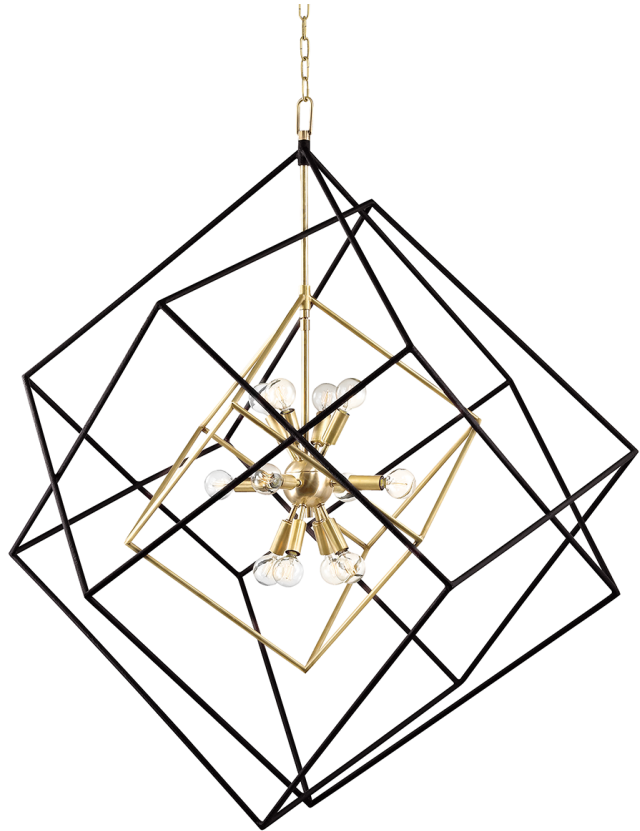

ROUNDOUT

1234-AGB

This impressive conversation starter features a series of ever-increasing cubes surrounding a Sputnik-style center. Choose from Aged Brass or Polished Nickel and multiple sizes to fit any space.

FINISHES

AGED BRASS w/ AGED BRASS, CERAMIC CREAM, Ceramic Coastal Green

Coastal Suitable Finish (EPM): Yes

DIMENSIONS

Height: 5.5"

Width/Diameter: 34"

Length: 34"

Minimum Height: 51"

Maximum Height: 103"

Canopy/Backplate: 4.75"

Hanging Type: 108" Premium Composite Cord

Product Weight: 100.5lb

Top to Center: 25.25"

Canopy/Backplate Shape: Round

Sloped Ceiling Compatible: No

Living Finish: Yes

Uplight Only: No

Shade

Shade 1: Prismatic Glass

Shade 1 Finish: ! New Shade Finish

Shade 1 Top Length: 100"

Shade 1 Top Width: 100"

Shade 1 Bottom L/W: 100" / 100"

Shade 1 Height: 100"

Shade 2: Alabaster

Shade 2 Finish: Aged Bronze

Shade 2 Top Length: 150"

Shade 2 Top Width: 100"

Shade 2 Bottom L/W: 100" / 100"

Shade 2 Height: 100"

ELECTRICAL

Bulb 1

Bulb Included: No

Socket: E12 Candelabra Base

Bulb Type: B11

Max Wattage: 50

Bulb Quantity: 15

Wire Length: 120"

Cord Type: B & W TEFLON W/ GROUND WIRE

Dimmer Type: Incandescent

Switch Type: ON/OFF STOMP SWITCH

Gem Box Required (2"x3"): No

Dark Sky: No