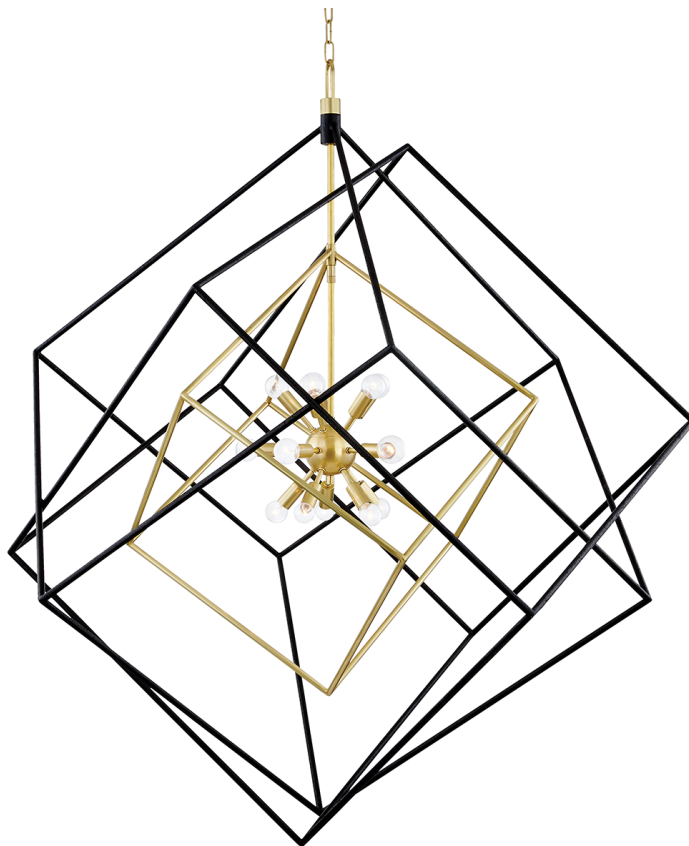

ROUNDOUT

1255-AGB/BK

This impressive conversation starter features a series of ever-increasing cubes surrounding a Sputnik-style center. Choose from Aged Brass or Polished Nickel and multiple sizes to fit any space.

FINISHES

AGED BRASS w/ Dusk Black
Coastal Suitable Finish (EPM): No

DIMENSIONS

Height: 55.5"
Width/Diameter: 42"
Minimum Height: 61.75"
Maximum Height: 113.75"
Canopy/Backplate: 6.25"
Product Weight: 55lb
Canopy/Backplate Shape: Round
Sloped Ceiling Compatible: No
Living Finish: No
Uplight Only: No

Shade

ELECTRICAL

Bulb 1

Bulb Included: No
Socket: E12 Candelabra Base
Bulb Type: B11
Max Wattage: 40
Bulb Quantity: 15
Bulb Included: No
Gem Box Required (2"x3"): No
Dark Sky: No

SHIPPING

Carton 1: 50" x 50" x 46"
Carton 1 Weight: 67lb
Shipping Method: Truck Only
Country of Origin: CN