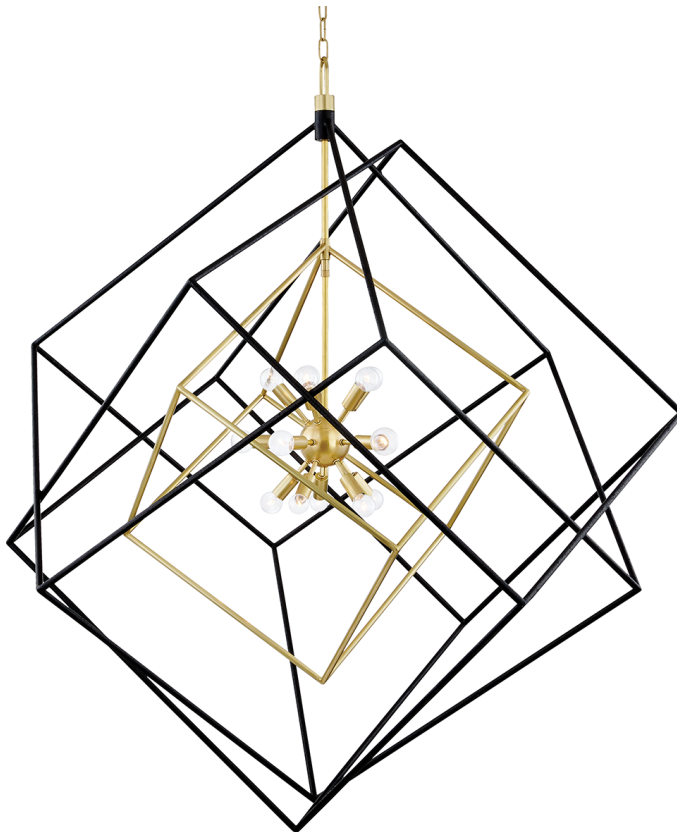

ROUNDOUT

1255-AGB/BK

This impressive conversation starter features a series of ever-increasing cubes surrounding a Sputnik-style center. Choose from Aged Brass or Polished Nickel and multiple sizes to fit any space.

FINISHES

AGED BRASS w/ Dusk Black

DIMENSIONS / SPECS

Height: 55.5"
Width/Diameter: 42"
Minimum Height: 61.75"
Maximum Height: 113.75"
Canopy/Backplate: 6.25"
Product Weight: 55lb
Canopy/Backplate Shape: Round
Sloped Ceiling Compatible: No
Living Finish: No
Uplight Only: No

ELECTRICAL

Bulb 1

Bulb Included: No
Socket: E12 Candelabra Base
Bulb Type: B11
Max Wattage: 40
Bulb Quantity: 15
Gem Box Required (2"x3"): No
Dark Sky: No

SHIPPING

Carton 1: 50" x 50" x 46"
Carton 1 Weight: 67lb
Shipping Method: Truck Only
Country of Origin: CN