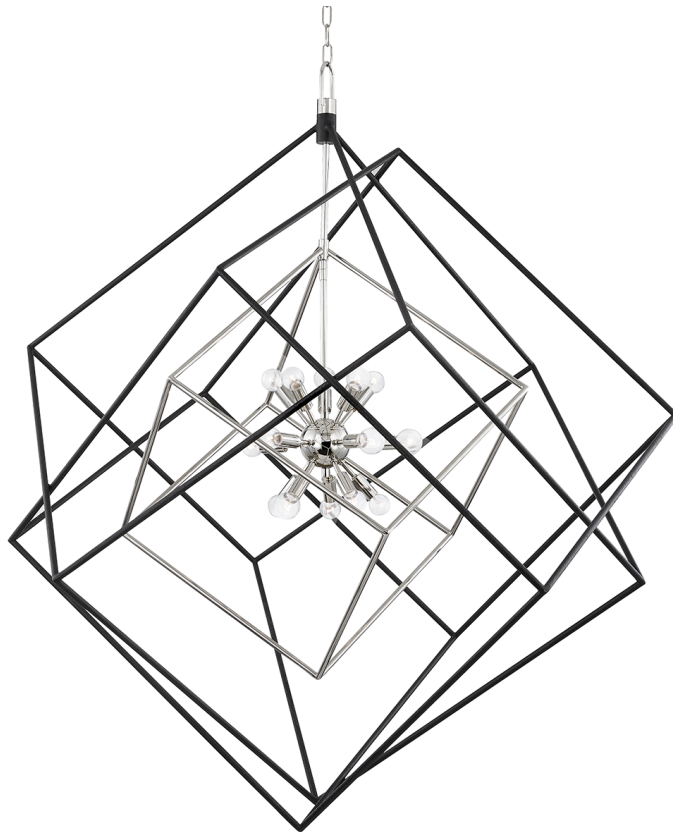

ROUNDOUT

1255-PN/BK

This impressive conversation starter features a series of ever-increasing cubes surrounding a Sputnik-style center. Choose from Aged Brass or Polished Nickel and multiple sizes to fit any space.

FINISHES

POLISHED NICKEL w/ Dusk Black

DIMENSIONS / SPECS

Height: 55.5"
Width/Diameter: 42"
Minimum Height: 61.75"
Maximum Height: 113.75"
Canopy/Backplate: 6.25"
Product Weight: 55lb
Canopy/Backplate Shape: Round
Sloped Ceiling Compatible: No
Living Finish: No
Uplight Only: No

ELECTRICAL

Bulb 1
Bulb Included: No
Socket: E12 Candelabra Base
Bulb Type: B11
Max Wattage: 40
Bulb Quantity: 15
Switch Type: N/A
Gem Box Required (2"x3"): No
Dark Sky: No

SHIPPING

Carton 1: 50" x 50" x 46"
Carton 1 Weight: 67lb
Shipping Method: Truck Only
Country of Origin: CN