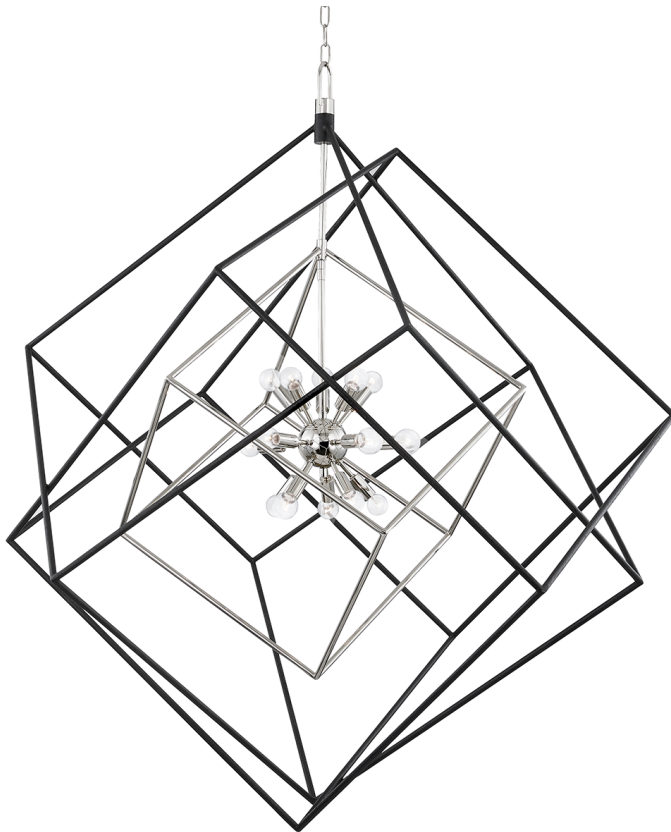

ROUNDOUT

1255-PN/BK

This impressive conversation starter features a series of ever-increasing cubes surrounding a Sputnik-style center. Choose from Aged Brass or Polished Nickel and multiple sizes to fit any space.

FINISHES

POLISHED NICKEL w/ Dusk Black

DIMENSIONS / SPECS

Height: 55.5"
Width/Diameter: 42"
Minimum Height: 61.75"
Maximum Height: 113.75"
Canopy/Backplate: 6.25"
Product Weight: 55lb
Canopy/Backplate Shape: Round
Sloped Ceiling Compatible: No
Living Finish: No
Uplight Only: No

ELECTRICAL

Bulb 1
Bulb Included: No
Socket: E12 Candelabra Base
Bulb Type: B11
Max Wattage: 40
Bulb Quantity: 15
Switch Type: N/A
Gem Box Required (2"x3"): No
Dark Sky: No

SHIPPING

Carton 1: 50" x 50" x 46"
Carton 1 Weight: 67lb
Shipping Method: Truck Only
Country of Origin: CN