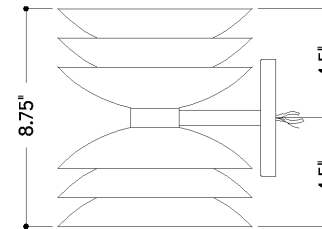

## DIMENSIONS / SPECS

Height: 66"  
Width/Diameter: 66"  
Length: 66"  
Minimum Height: 66"  
Maximum Height: 66"  
Canopy/Backplate: 4.75"  
Hanging Type: 108" Premium Composite Cord  
Product Weight: 66lb  
Extension: 66"  
Top to Center: 66"  
Canopy/Backplate Shape: Round  
Sloped Ceiling Compatible: No  
Living Finish: Yes  
Uplight Only: Yes  
Min Extension: 66"  
Max Extension: 66"

## SHIPPING

Carton 1: 13" x 13" x 12"  
Carton 1 Weight: 15lb  
Shipping Method: Ground  
Country of Origin: PH

TOP

FRONT

SIDE