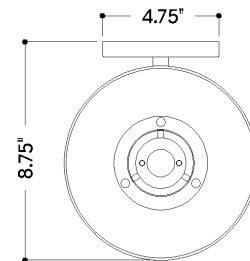

## DIMENSIONS / SPECS

Height: 66"  
Width/Diameter: 66"  
Length: 66"  
Minimum Height: 66"  
Maximum Height: 66"  
Canopy/Backplate: 4.75"  
Hanging Type: 108" Premium Composite Cord  
Product Weight: 66lb  
Extension: 66"  
Top to Center: 66"  
Canopy/Backplate Shape: Round  
Sloped Ceiling Compatible: No  
Living Finish: Yes  
Uplight Only: Yes  
Min Extension: 66"  
Max Extension: 66"

### Bulb 1

Bulb Included: No  
Socket: E12 Candelabra Base  
Bulb Type: G16.5  
Max Wattage: 8  
Bulb Quantity: 2  
Wire Length: 500mm  
Cord Type: ! New Cord Type  
Dimmer Type: Incandescent  
Switch Type: ON/OFF STOMP SWITCH  
Gem Box Required (2"x3"): Yes  
Dark Sky: Yes  
CRI: 66  
Color Temp.: 66k  
Lumens: 66  
Title 24: Yes  
Field Serviceable: No

## SHIPPING

Carton 1: 13" x 13" x 12"  
Carton 1 Weight: 15lb  
Shipping Method: Ground  
Country of Origin: PH

TOP

FRONT

SIDE