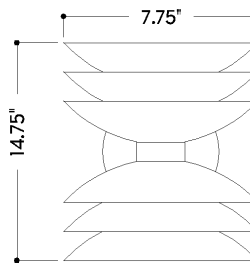

## DIMENSIONS / SPECS

Height: 66"  
Width/Diameter: 66"  
Length: 66"  
Minimum Height: 66"  
Maximum Height: 66"  
Canopy/Backplate: 4.75"  
Hanging Type: 108" Premium Composite Cord  
Product Weight: 66lb  
Extension: 66"  
Top to Center: 66"  
Canopy/Backplate Shape: Round  
Sloped Ceiling Compatible: No  
Living Finish: Yes  
Uplight Only: Yes  
Min Extension: 66"  
Max Extension: 66"

## SHIPPING

Carton 1: 13" x 13" x 12"  
Carton 1 Weight: 15lb  
Shipping Method: Ground  
Country of Origin: PH

TOP

FRONT

SIDE