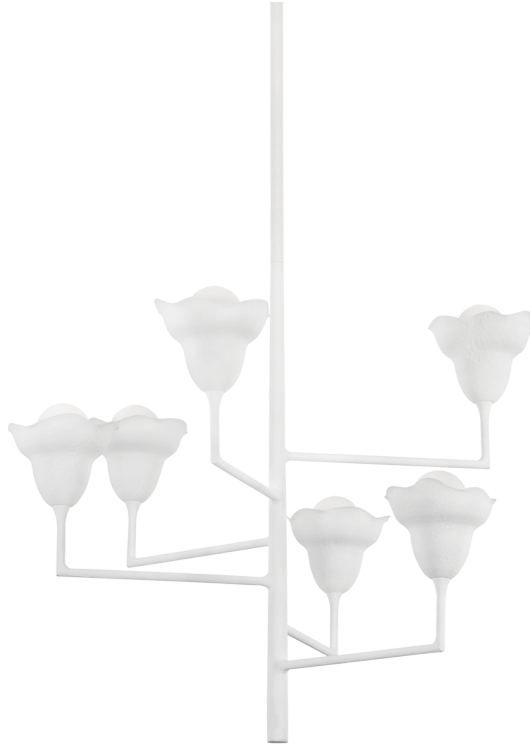

ALORA

1286-WP

Architectural and sleek, but with an artful, botanical flourish, Alora has strong modern design appeal. While the framework features clean lines and right angles, the scalloped floral shades have an irregular, hand-sculpted quality. A textural relief pattern on the surface of the shades adds visual interest. Alora is available in multiple formats and 3 finish options.

FINISHES

WHITE PLASTER

DIMENSIONS / SPECS

Height: 66"
Width/Diameter: 66"
Length: 66"
Minimum Height: 66"
Maximum Height: 66"
Canopy/Backplate: 8.5"
Hanging Type: 108" Premium Composite Cord
Product Weight: 66lb
Extension: 66"
Top to Center: 66"
Canopy/Backplate Shape: Round
Sloped Ceiling Compatible: No
Living Finish: Yes
Uplight Only: Yes
Min Extension: 66"
Max Extension: 66"

ELECTRICAL

Bulb 1

Bulb Included: No
Socket: E26 Medium Base
Bulb Type: G25
Max Wattage: 15
Bulb Quantity: 6
Wire Length: 500mm
Cord Type: ! New Cord Type
Dimmer Type: Incandescent
Switch Type: ON/OFF STOMP SWITCH
Gem Box Required (2"x3"): Yes
Dark Sky: Yes
CRI: 66
Color Temp.: 66k
Lumens: 66
Title 24: Yes
Field Serviceable: No