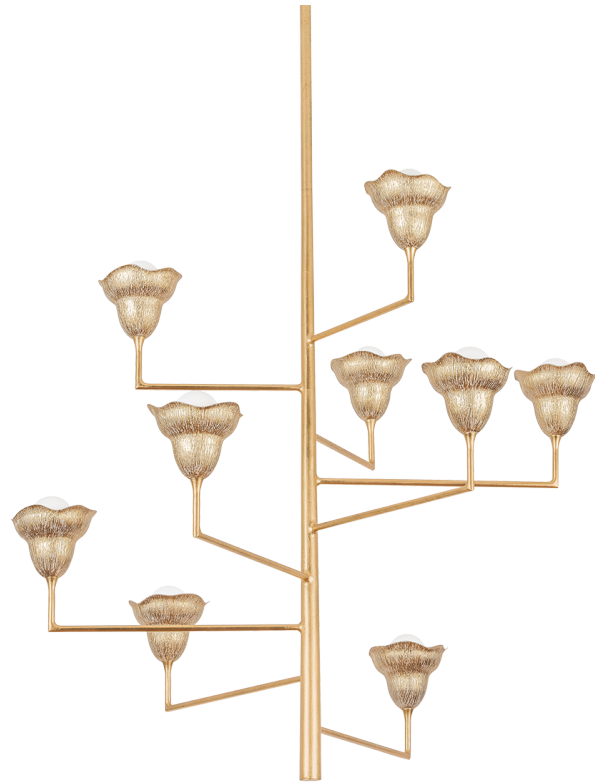

ALORA

1289-VGL/GLI

Architectural and sleek, but with an artful, botanical flourish, Alora has strong modern design appeal. While the framework features clean lines and right angles, the scalloped floral shades have an irregular, hand-sculpted quality. A textural relief pattern on the surface of the shades adds visual interest. Alora is available in multiple formats and 3 finish options.

FINISHES

VINTAGE GOLD LEAF w/ Gilded Ivory

Coastal Suitable Finish (EPM): No

DIMENSIONS

Height: 44.75"

Width/Diameter: 44"

Minimum Height: 48.75"

Maximum Height: 103.5"

Canopy/Backplate: 8.5"

Hanging Type: 1-3" / 1-6" / 1-12" / 2-18" Stems

Product Weight: 17.6lb

Canopy/Backplate Shape: Round

Sloped Ceiling Compatible: No

Living Finish: No

Uplight Only: Yes

Shade

ELECTRICAL

Bulb 1

Bulb Included: No

Socket: E26 Medium Base

Bulb Type: G25

Max Wattage: 15

Bulb Quantity: 9

Bulb Included: No

Cord Type: B & W TEFLON W/ GROUND WIRE

Gem Box Required (2"x3"): No

Dark Sky: No

SHIPPING

Carton 1: 52" x 46" x 46"

Carton 1 Weight: 60lb

Shipping Method: Truck Only

Country of Origin: PH