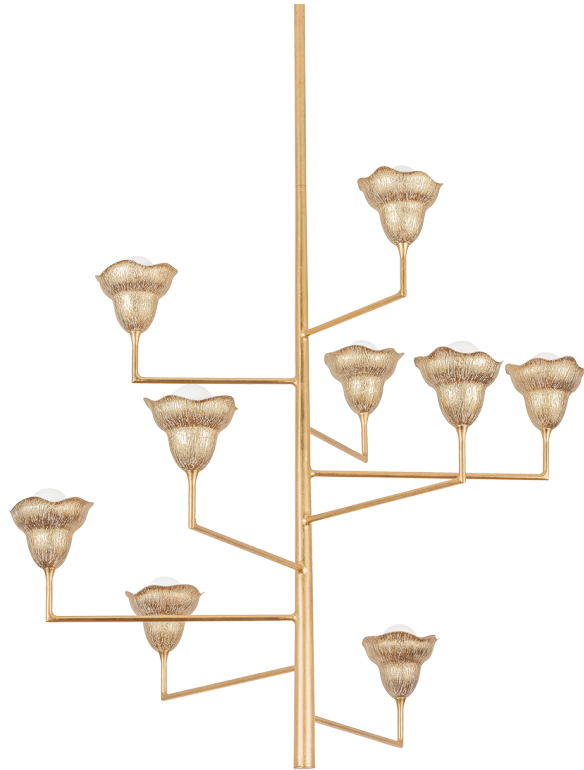

ALORA

1289-VGL/GLI

Architectural and sleek, but with an artful, botanical flourish, Alora has strong modern design appeal. While the framework features clean lines and right angles, the scalloped floral shades have an irregular, hand-sculpted quality. A textural relief pattern on the surface of the shades adds visual interest. Alora is available in multiple formats and 3 finish options.

FINISHES

VINTAGE GOLD LEAF w/ Gilded Ivory

DIMENSIONS / SPECS

Height: 66"
Width/Diameter: 66"
Length: 66"
Minimum Height: 66"
Maximum Height: 66"
Canopy/Backplate: 8.5"
Hanging Type: 108" Premium Composite Cord
Product Weight: 66lb
Extension: 66"
Top to Center: 66"
Canopy/Backplate Shape: Round
Sloped Ceiling Compatible: No
Living Finish: Yes
Uplight Only: Yes
Min Extension: 66"
Max Extension: 66"

ELECTRICAL

Bulb 1

Bulb Included: No
Socket: E26 Medium Base
Bulb Type: G25
Max Wattage: 15
Bulb Quantity: 9
Wire Length: 500mm
Cord Type: ! New Cord Type
Dimmer Type: Incandescent
Switch Type: ON/OFF STOMP SWITCH
Gem Box Required (2"x3"): Yes
Dark Sky: Yes
CRI: 66
Color Temp.: 66k
Lumens: 66
Title 24: Yes
Field Serviceable: No