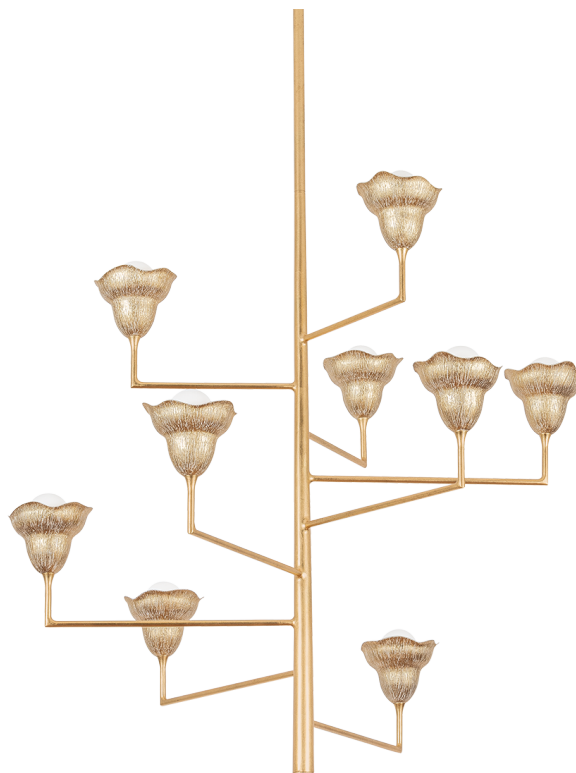

ALORA

1289-VGL/GLI

Architectural and sleek, but with an artful, botanical flourish, Alora has strong modern design appeal. While the framework features clean lines and right angles, the scalloped floral shades have an irregular, hand-sculpted quality. A textural relief pattern on the surface of the shades adds visual interest. Alora is available in multiple formats and 3 finish options.

FINISHES

VINTAGE GOLD LEAF w/ Gilded Ivory

DIMENSIONS / SPECS

Height: 66"
Width/Diameter: 66"
Length: 66"
Minimum Height: 66"
Maximum Height: 66"
Canopy/Backplate: 8.5"
Hanging Type: 108" Premium Composite Cord
Product Weight: 66lb
Extension: 66"
Top to Center: 66"
Canopy/Backplate Shape: Round
Sloped Ceiling Compatible: No
Living Finish: Yes
Uplight Only: Yes
Min Extension: 66"
Max Extension: 66"

ELECTRICAL

Bulb 1

Bulb Included: No
Socket: E26 Medium Base
Bulb Type: G25
Max Wattage: 15
Bulb Quantity: 9
Wire Length: 500mm
Cord Type: ! New Cord Type
Dimmer Type: Incandescent
Switch Type: ON/OFF STOMP SWITCH
Gem Box Required (2"x3"): Yes
Dark Sky: Yes
CRI: 66
Color Temp.: 66k
Lumens: 66
Title 24: Yes
Field Serviceable: No