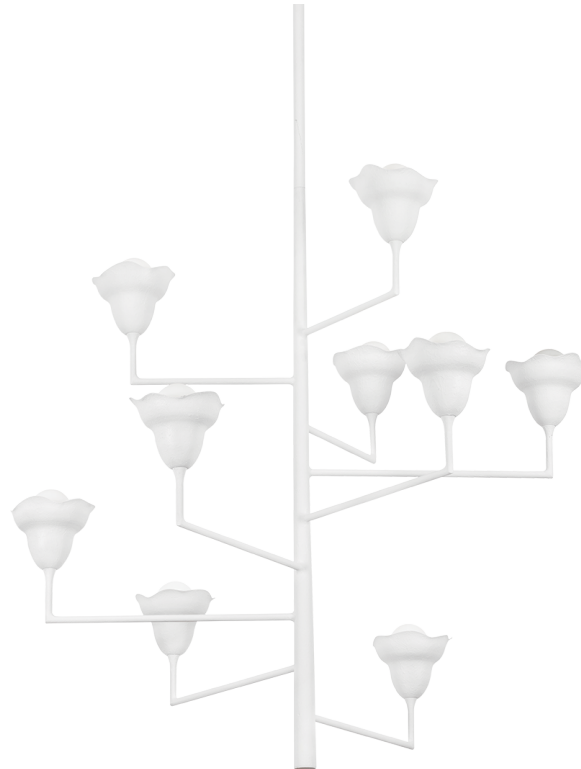

ALORA

1289-WP

Architectural and sleek, but with an artful, botanical flourish, Alora has strong modern design appeal. While the framework features clean lines and right angles, the scalloped floral shades have an irregular, hand-sculpted quality. A textural relief pattern on the surface of the shades adds visual interest. Alora is available in multiple formats and 3 finish options.

FINISHES

Vintage Gold Leaf/Gilded Ivory (Vintage Gold Leaf/Gilded Ivory)
WHITE PLASTER (WP)

DIMENSIONS

Height: 44.75"

Width/Diameter: 44"

Length: "

Minimum Height: 48.75"

Maximum Height: 103.5"

Canopy/Backplate: 8.5"

Hanging Type: 1-3" / 1-6" / 1-12" / 2-18" Stems

Product Weight: 17.6lb

GLASS

Attachment:

Glass 1:

Glass 2:

LAMPING

Bulb 1

Bulb Included: No

Socket: E26 Medium Base

Bulb: G25 • 9 • 15 Watt Max

Voltage: 120

UL Rating: UL Damp

SHIPPING

Carton 1: 52" x 46" x 46"