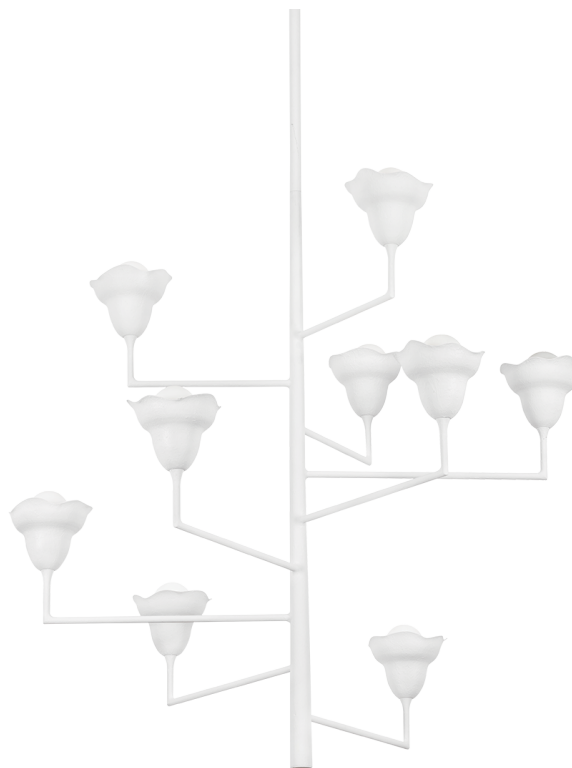

ALORA

1289-WP

Architectural and sleek, but with an artful, botanical flourish, Alora has strong modern design appeal. While the framework features clean lines and right angles, the scalloped floral shades have an irregular, hand-sculpted quality. A textural relief pattern on the surface of the shades adds visual interest. Alora is available in multiple formats and 3 finish options.

FINISHES

WHITE PLASTER

Coastal Suitable Finish (EPM): No

DIMENSIONS

Height: 44.75"

Width/Diameter: 44"

Minimum Height: 48.75"

Maximum Height: 103.5"

Canopy/Backplate: 8.5"

Hanging Type: 1-3" / 1-6" / 1-12" / 2-18" Stems

Product Weight: 17.6lb

Canopy/Backplate Shape: Round

Sloped Ceiling Compatible: No

Living Finish: No

Uplight Only: Yes

Shade

ELECTRICAL

Bulb 1

Bulb Included: No

Socket: E26 Medium Base

Bulb Type: G25

Max Wattage: 15

Bulb Quantity: 9

Bulb Included: No

Cord Type: B & W TEFLON W/ GROUND WIRE

Gem Box Required (2"x3"): No

Dark Sky: No

SHIPPING

Carton 1: 52" x 46" x 46"

Carton 1 Weight: 60lb

Shipping Method: Truck Only

Country of Origin: PH