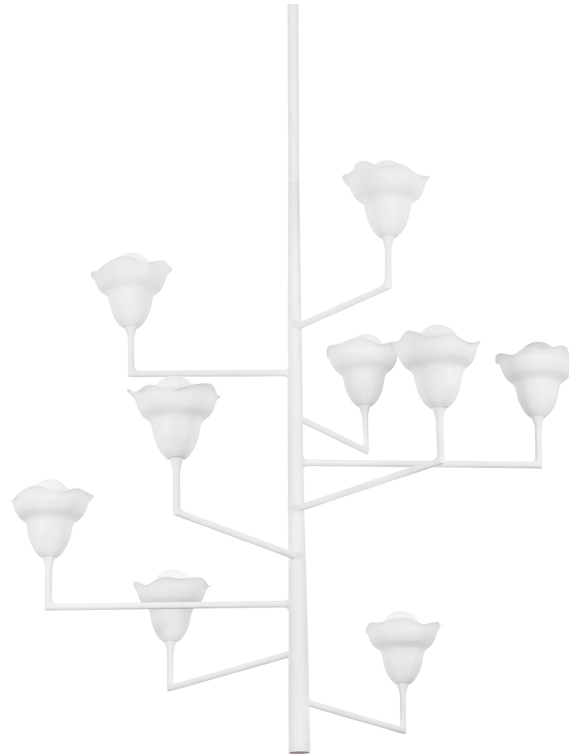

ALORA

1289-WP

Architectural and sleek, but with an artful, botanical flourish, Alora has strong modern design appeal. While the framework features clean lines and right angles, the scalloped floral shades have an irregular, hand-sculpted quality. A textural relief pattern on the surface of the shades adds visual interest. Alora is available in multiple formats and 3 finish options.

FINISHES

WHITE PLASTER

DIMENSIONS / SPECS

Height: 66"
Width/Diameter: 66"
Length: 66"
Minimum Height: 66"
Maximum Height: 66"
Canopy/Backplate: 8.5"
Hanging Type: 108" Premium Composite Cord
Product Weight: 66lb
Extension: 66"
Top to Center: 66"
Canopy/Backplate Shape: Round
Sloped Ceiling Compatible: No
Living Finish: Yes
Uplight Only: Yes
Min Extension: 66"
Max Extension: 66"

ELECTRICAL

Bulb 1

Bulb Included: No
Socket: E26 Medium Base
Bulb Type: G25
Max Wattage: 15
Bulb Quantity: 9
Wire Length: 500mm
Cord Type: ! New Cord Type
Dimmer Type: Incandescent
Switch Type: ON/OFF STOMP SWITCH
Gem Box Required (2"x3"): Yes
Dark Sky: Yes
CRI: 66
Color Temp.: 66k
Lumens: 66
Title 24: Yes
Field Serviceable: No