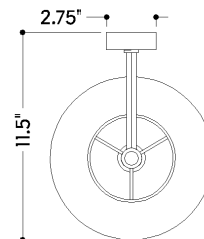

FINISHES

AGED BRASS

DIMENSIONS

Height: 14.75"
Width/Diameter: 9"
Canopy/Backplate: 2.75"
Product Weight: 2.6lb
Extension: 11.5"
Top to Center: 6.25"
Canopy/Backplate Shape: Oval
Sloped Ceiling Compatible: No
Living Finish: No
Uplight Only: No

Shade

Shade 1: Linen
Shade 1 Finish: White
Shade 1 Top Width: 5"
Shade 1 Bottom L/W: 0" / 9"
Shade 1 Height: 9.75"

ELECTRICAL

Bulb 1

Bulb Included: No
Socket: E26 Medium Base
Bulb Type: A19
Max Wattage: 15
Bulb Quantity: 1
Dimmer Type: Incandescent
Switch Type: Full Range Dimmer
Gem Box Required (2"x3"): No
Dark Sky: No

SHIPPING

Carton 1: 17" x 15" x 12"
Carton 1 Weight: 5lb
Shipping Method: Ground
Country of Origin: CN

TOP

FRONT

SIDE