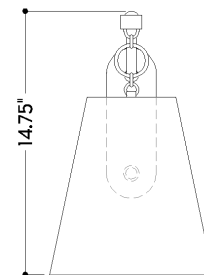

FINISHES

AGED BRASS

DIMENSIONS

Height: 14.75"
Width/Diameter: 9"
Canopy/Backplate: 2.75"
Product Weight: 2.6lb
Extension: 11.5"
Top to Center: 6.25"
Canopy/Backplate Shape: Oval
Sloped Ceiling Compatible: No
Living Finish: No
Uplight Only: No

Shade

Shade 1: Linen
Shade 1 Finish: White
Shade 1 Top Width: 5"
Shade 1 Bottom L/W: 0" / 9"
Shade 1 Height: 9.75"

ELECTRICAL

Bulb 1

Bulb Included: No
Socket: E26 Medium Base
Bulb Type: A19
Max Wattage: 15
Bulb Quantity: 1
Dimmer Type: Incandescent
Switch Type: Full Range Dimmer
Gem Box Required (2"x3"): No
Dark Sky: No

SHIPPING

Carton 1: 17" x 15" x 12"
Carton 1 Weight: 5lb
Shipping Method: Ground
Country of Origin: CN

TOP

FRONT

SIDE