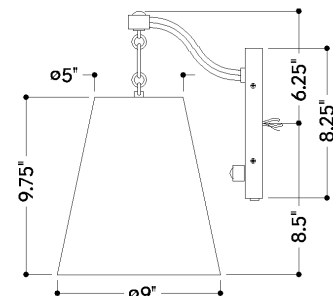

FINISHES

AGED BRASS

DIMENSIONS

Height: 14.75"
Width/Diameter: 9"
Canopy/Backplate: 2.75"
Product Weight: 2.6lb
Extension: 11.5"
Top to Center: 6.25"
Canopy/Backplate Shape: Oval
Sloped Ceiling Compatible: No
Living Finish: No
Uplight Only: No

Shade

Shade 1: Linen
Shade 1 Finish: White
Shade 1 Top Width: 5"
Shade 1 Bottom L/W: 0" / 9"
Shade 1 Height: 9.75"

ELECTRICAL

Bulb 1

Bulb Included: No
Socket: E26 Medium Base
Bulb Type: A19
Max Wattage: 15
Bulb Quantity: 1
Dimmer Type: Incandescent
Switch Type: Full Range Dimmer
Gem Box Required (2"x3"): No
Dark Sky: No

SHIPPING

Carton 1: 17" x 15" x 12"
Carton 1 Weight: 5lb
Shipping Method: Ground
Country of Origin: CN

TOP

FRONT

SIDE