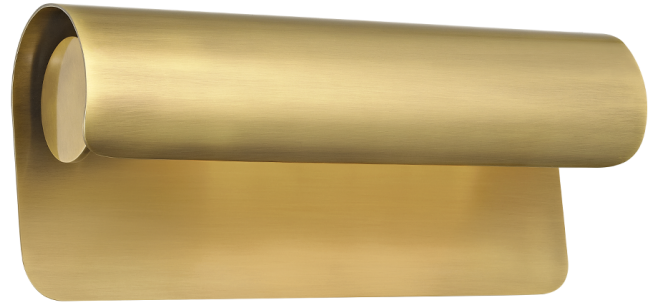

ACCORD

1513-AGB

The beautiful scroll-like form of Accord provides discreet, powerful downlighting over a bookshelf or work of art. While sleek and simple, the flourish of the folded metal gives Accord a fanciful flair. In either of the two sizes, it serves as the perfect alternative to ceiling-mounted lighting. Choose from Aged Brass for a bright, classic look or Old Bronze for a weathered, more rustic finish.

FINISHES

AGED BRASS

Coastal Suitable Finish (EPM): No

DIMENSIONS

Height: 13"

Width/Diameter: 5.5"

Product Weight: 5lb

Extension: 4.25"

Top to Center: 6.5"

Canopy/Backplate Shape: Rectangle

Sloped Ceiling Compatible: No

Living Finish: No

Uplight Only: No

Shade

Shade 1: Steel

Shade 1 Top Length: 5.5"

Shade 1 Top Width: 3.25"

Shade 1 Bottom L/W: 5.5" / 3.25"

Shade 1 Height: 12.75"

ELECTRICAL

Bulb 1

Bulb Included: No

Socket: E26 Medium Base

Bulb Type: T10-9.5