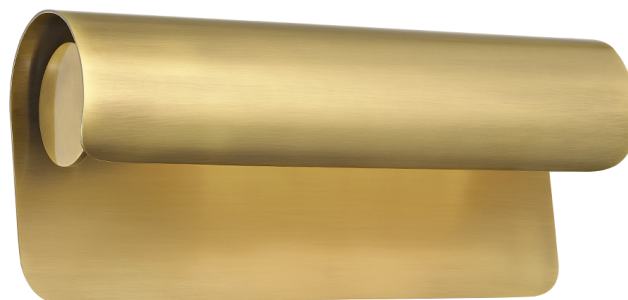

# ACCORD

1513-AGB

The beautiful scroll-like form of Accord provides discreet, powerful downlighting over a bookshelf or work of art. While sleek and simple, the flourish of the folded metal gives Accord a fanciful flair. In either of the two sizes, it serves as the perfect alternative to ceiling-mounted lighting. Choose from Aged Brass for a bright, classic look or Old Bronze for a weathered, more rustic finish.

## FINISHES

AGED BRASS

## DIMENSIONS / SPECS

Height: 13"

Width/Diameter: 5.5"

Product Weight: 5lb

Extension: 4.25"

Top to Center: 6.5"

Canopy/Backplate Shape: Rectangle

Sloped Ceiling Compatible: No

Living Finish: No

Uplight Only: No

Shade 1: Steel

Shade 1 Top Length: 5.5"

Shade 1 Top Width: 3.25"

Shade 1 Bottom L/W: 5.5" / 3.25"

Shade 1 Height: 12.75"