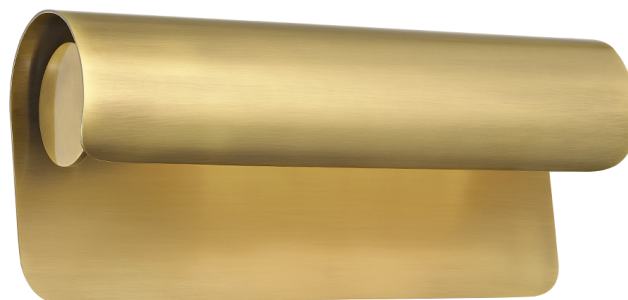

ACCORD

1513-AGB

The beautiful scroll-like form of Accord provides discreet, powerful downlighting over a bookshelf or work of art. While sleek and simple, the flourish of the folded metal gives Accord a fanciful flair. In either of the two sizes, it serves as the perfect alternative to ceiling-mounted lighting. Choose from Aged Brass for a bright, classic look or Old Bronze for a weathered, more rustic finish.

FINISHES

AGED BRASS

DIMENSIONS / SPECS

Height: 13"

Width/Diameter: 5.5"

Product Weight: 5lb

Extension: 4.25"

Top to Center: 6.5"

Canopy/Backplate Shape: Rectangle

Sloped Ceiling Compatible: No

Living Finish: No

Uplight Only: No

Shade 1: Steel

Shade 1 Top Length: 5.5"

Shade 1 Top Width: 3.25"

Shade 1 Bottom L/W: 5.5" / 3.25"

Shade 1 Height: 12.75"

ELECTRICAL

Bulb 1

Bulb Included: No

Socket: E26 Medium Base

Bulb Type: T10-9.5

Max Wattage: 75

Bulb Quantity: 1