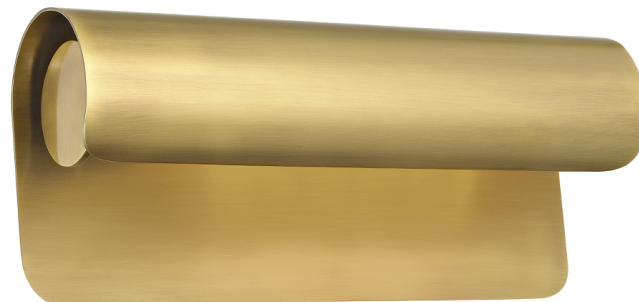

# ACCORD

1513-AGB

The beautiful scroll-like form of Accord provides discreet, powerful downlighting over a bookshelf or work of art. While sleek and simple, the flourish of the folded metal gives Accord a fanciful flair. In either of the two sizes, it serves as the perfect alternative to ceiling-mounted lighting. Choose from Aged Brass for a bright, classic look or Old Bronze for a weathered, more rustic finish.

## DIMENSIONS

Height: 13"

Width/Diameter: 5.5"

Product Weight: 5lb

Extension: 4.25"

Top to Center: 6.5"

Canopy/Backplate Shape: Rectangle

Sloped Ceiling Compatible: No

## Shade

Shade 1: **Steel**

Shade 1 Top Length: 5.5"

Shade 1 Top Width: 3.25"

Shade 1 Bottom L/W: 5.5" / 3.25"

Shade 1 Height: 12.75"