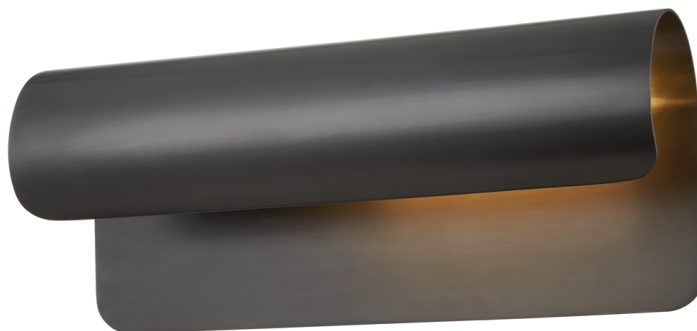

ACCORD

1513-OB

The beautiful scroll-like form of Accord provides discreet, powerful downlighting over a bookshelf or work of art. While sleek and simple, the flourish of the folded metal gives Accord a fanciful flair. In either of the two sizes, it serves as the perfect alternative to ceiling-mounted lighting. Choose from Aged Brass for a bright, classic look or Old Bronze for a weathered, more rustic finish.

FINISHES

OLD BRONZE

Coastal Suitable Finish (EPM): No

DIMENSIONS

Height: 13"

Width/Diameter: 5.5"

Product Weight: 12.1lb

Extension: 4.25"

Top to Center: 6.5"

Canopy/Backplate Shape: Rectangle

Sloped Ceiling Compatible: No

Living Finish: No

Uplight Only: No

Shade

Shade 1: Steel

Shade 1 Top Length: 5.5"

Shade 1 Top Width: 3.25"

Shade 1 Bottom L/W: 5.5" / 3.25"

Shade 1 Height: 12.75"

ELECTRICAL

Bulb 1

Bulb Included: No

Socket: E26 Medium Base

Bulb Type: T10-9.5