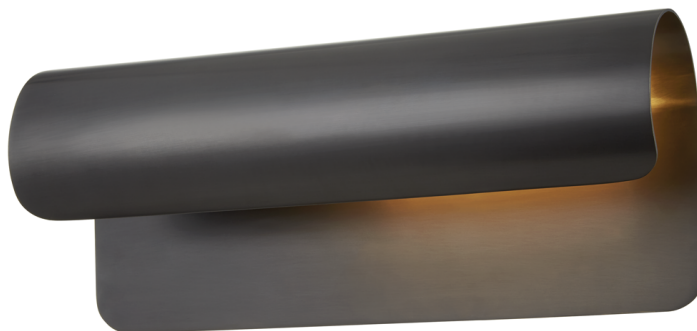

# ACCORD

1513-OB

The beautiful scroll-like form of Accord provides discreet, powerful downlighting over a bookshelf or work of art. While sleek and simple, the flourish of the folded metal gives Accord a fanciful flair. In either of the two sizes, it serves as the perfect alternative to ceiling-mounted lighting. Choose from Aged Brass for a bright, classic look or Old Bronze for a weathered, more rustic finish.

## DIMENSIONS

Height: 13"

Width/Diameter: 5.5"

Product Weight: 12.1lb

Extension: 4.25"

Top to Center: 6.5"

Canopy/Backplate Shape: Rectangle

Sloped Ceiling Compatible: No

## Shade

Shade 1: **Steel**

Shade 1 Top Length: 5.5"

Shade 1 Top Width: 3.25"

Shade 1 Bottom L/W: 5.5" / 3.25"

Shade 1 Height: 12.75"