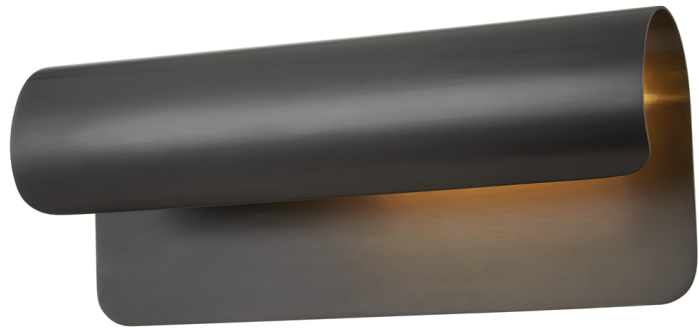

ACCORD

1513-OB

The beautiful scroll-like form of Accord provides discreet, powerful downlighting over a bookshelf or work of art. While sleek and simple, the flourish of the folded metal gives Accord a fanciful flair. In either of the two sizes, it serves as the perfect alternative to ceiling-mounted lighting. Choose from Aged Brass for a bright, classic look or Old Bronze for a weathered, more rustic finish.

FINISHES

OLD BRONZE

DIMENSIONS / SPECS

Height: 13"

Width/Diameter: 5.5"

Product Weight: 12.1lb

Extension: 4.25"

Top to Center: 6.5"

Canopy/Backplate Shape: Rectangle

Sloped Ceiling Compatible: No

Living Finish: No

Uplight Only: No

Shade 1: Steel

Shade 1 Top Length: 5.5"

Shade 1 Top Width: 3.25"

Shade 1 Bottom L/W: 5.5" / 3.25"

Shade 1 Height: 12.75"

ELECTRICAL

Bulb 1

Bulb Included: No

Socket: E26 Medium Base

Bulb Type: T10-9.5

Max Wattage: 75

Bulb Quantity: 1

Switch Type: N/A

Gem Box Required (2"x3"): No

Dark Sky: No

SHIPPING

Carton 1: 30" x 8" x 9"

Carton 1 Weight: 12lb

Shipping Method: Ground

Country of Origin: CN