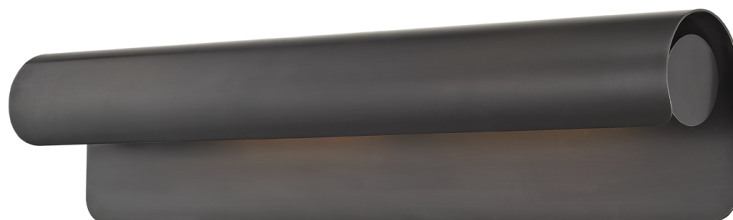

ACCORD

1525-OB

The beautiful scroll-like form of Accord provides discreet, powerful downlighting over a bookshelf or work of art. While sleek and simple, the flourish of the folded metal gives Accord a fanciful flair. In either of the two sizes, it serves as the perfect alternative to ceiling-mounted lighting. Choose from Aged Brass for a bright, classic look or Old Bronze for a weathered, more rustic finish.

FINISHES

AGED BRASS (AGB)

OLD BRONZE (OB)

Coastal Suitable Finish (EPM): No

DIMENSIONS

Height: 25"

Width/Diameter: 5.5"

Product Weight: 11lb

Extension: 4.25"

Top to Center: 12.5"

Canopy/Backplate Shape: Rectangle

Sloped Ceiling Compatible: No

Living Finish: No

Uplight Only: No

Shade

Attachment: Thumb Screw

Shade 1: Steel

Shade 1 Top Length: 5.5"

Shade 1 Top Width: 3.25"

Shade 1 Bottom L/W: 5.5" / 3.25"

Shade 1 Height: 25"

ELECTRICAL

Bulb 1

Bulb Included: No