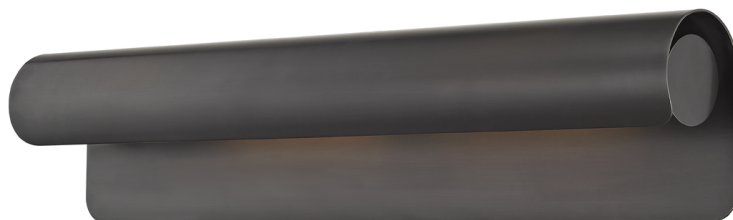

# ACCORD

1525-OB

The beautiful scroll-like form of Accord provides discreet, powerful downlighting over a bookshelf or work of art. While sleek and simple, the flourish of the folded metal gives Accord a fanciful flair. In either of the two sizes, it serves as the perfect alternative to ceiling-mounted lighting. Choose from Aged Brass for a bright, classic look or Old Bronze for a weathered, more rustic finish.

## DIMENSIONS

Height: 25"

Width/Diameter: 5.5"

Product Weight: 11lb

Extension: 4.25"

Top to Center: 12.5"

Canopy/Backplate Shape: Rectangle

Sloped Ceiling Compatible: No

## Shade

Shade 1: Steel

Shade 1 Top Length: 5.5"

Shade 1 Top Width: 3.25"

Shade 1 Bottom L/W: 5.5" / 3.25"

Shade 1 Height: 25"