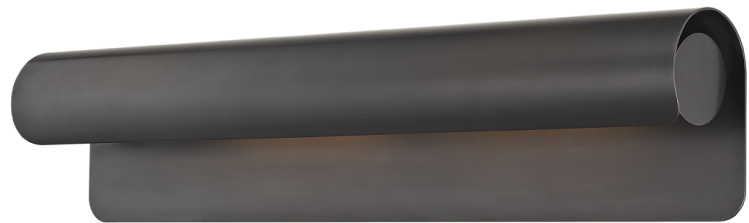

# ACCORD

1525-OB

The beautiful scroll-like form of Accord provides discreet, powerful downlighting over a bookshelf or work of art. While sleek and simple, the flourish of the folded metal gives Accord a fanciful flair. In either of the two sizes, it serves as the perfect alternative to ceiling-mounted lighting. Choose from Aged Brass for a bright, classic look or Old Bronze for a weathered, more rustic finish.

## FINISHES

AGED BRASS (AGB)  
OLD BRONZE (OB)

## DIMENSIONS

Height: 25"

Width/Diameter: 5.5"

Canopy/Backplate: 0"

Hanging Type:

Product Weight: 11lb

## GLASS

Attachment: Thumb Screw

Glass 1: Steel

Glass 2: