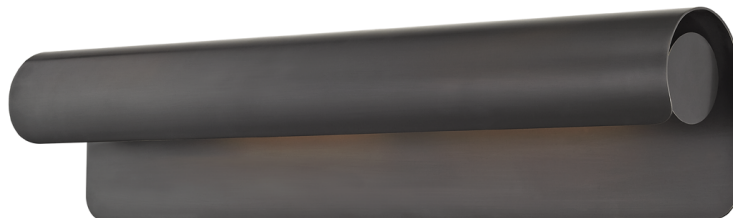

ACCORD

1525-OB

The beautiful scroll-like form of Accord provides discreet, powerful downlighting over a bookshelf or work of art. While sleek and simple, the flourish of the folded metal gives Accord a fanciful flair. In either of the two sizes, it serves as the perfect alternative to ceiling-mounted lighting. Choose from Aged Brass for a bright, classic look or Old Bronze for a weathered, more rustic finish.

FINISHES

OLD BRONZE

DIMENSIONS

Height: 25"

Width/Diameter: 5.5"

Product Weight: 11lb

Extension: 4.25"

Top to Center: 12.5"

Canopy/Backplate Shape: Rectangle

Sloped Ceiling Compatible: No

Living Finish: No

Uplight Only: No

Shade

Shade 1: **Steel**

Shade 1 Top Length: 5.5"

Shade 1 Top Width: 3.25"

Shade 1 Bottom L/W: 5.5" / 3.25"

Shade 1 Height: 25"

ELECTRICAL

Bulb 1

Bulb Included: No

Socket: E26 Medium Base

Bulb Type: T10-9.5

Max Wattage: 75