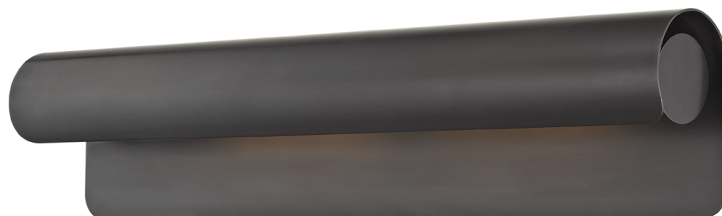

ACCORD

1525-OB

The beautiful scroll-like form of Accord provides discreet, powerful downlighting over a bookshelf or work of art. While sleek and simple, the flourish of the folded metal gives Accord a fanciful flair. In either of the two sizes, it serves as the perfect alternative to ceiling-mounted lighting. Choose from Aged Brass for a bright, classic look or Old Bronze for a weathered, more rustic finish.

FINISHES

OLD BRONZE

DIMENSIONS / SPECS

Height: 25"

Width/Diameter: 5.5"

Product Weight: 11lb

Extension: 4.25"

Top to Center: 12.5"

Canopy/Backplate Shape: Rectangle

Sloped Ceiling Compatible: No

Living Finish: No

Uplight Only: No

Shade 1: Steel

Shade 1 Top Length: 5.5"

Shade 1 Top Width: 3.25"

Shade 1 Bottom L/W: 5.5" / 3.25"

Shade 1 Height: 25"

ELECTRICAL

Bulb 1

Bulb Included: No

Socket: E26 Medium Base

Bulb Type: T10-9.5

Max Wattage: 75

Bulb Quantity: 2