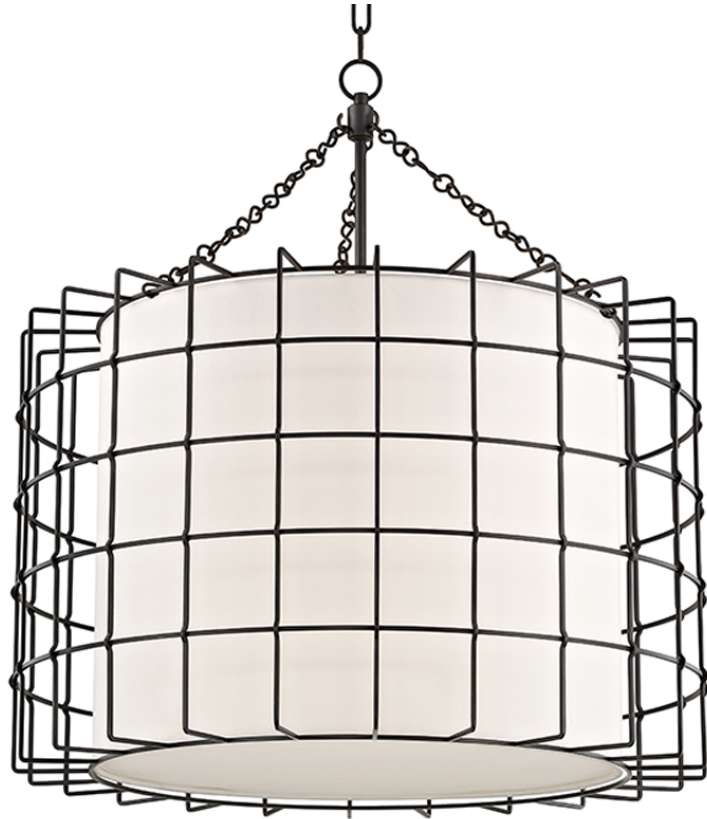

SOVEREIGN

1531-OB

FINISHES

OLD BRONZE

DIMENSIONS / SPECS

Height: 32.25"
Width/Diameter: 31"
Minimum Height: 34"
Maximum Height: 87"
Canopy/Backplate: 6"
Hanging Type: 54" Chain
Product Weight: 27lb
Canopy/Backplate Shape: Round
Sloped Ceiling Compatible: No
Living Finish: No
Uplight Only: No

Shade 1: Linen
Shade 1 Top Width: 23"
Shade 1 Bottom L/W: 0" / 23"
Shade 1 Height: 19.5"
Shade 2: Glass
Replacement Glass Item #(s): SHD-001531

ELECTRICAL

Bulb 1

Bulb Included: No
Socket: E26 Medium Base
Max Wattage: 15
Bulb Quantity: 4
Gem Box Required (2"x3"): No
Dark Sky: No