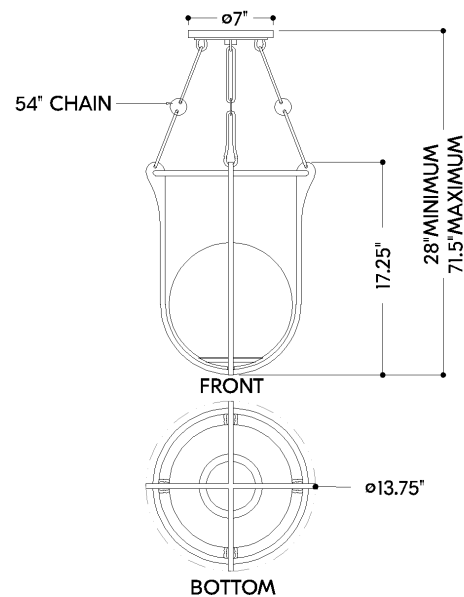

VERBANK

1614-VGL

A delicate Vintage Gold Leaf cage, gracefully swirling cloud glass orb and intricate suspension chains converge to create this mesmerizing pendant light. Exhibiting a jewelry-like appearance, Verbank is enhanced by its subtle details, including circular ornaments on the chains and Art Deco-inspired curves. Like a planetary body glowing in the sky, this is a truly magical lighting experience.

FINISHES

VINTAGE GOLD LEAF

DIMENSIONS

Height: 66"
Width/Diameter: 66"
Length: 66"
Minimum Height: 66"
Maximum Height: 66"
Canopy/Backplate: 7"
Hanging Type: 108" Premium Composite Cord
Product Weight: 66lb
Extension: 66"
Top to Center: 66"
Canopy/Backplate Shape: Round
Sloped Ceiling Compatible: No
Living Finish: Yes
Uplight Only: Yes

Shade

Shade 1: Glass
Shade 1 Finish: Cloud Etched
Shade 1 Top Width: 10"

ELECTRICAL

Bulb 1

Bulb Included: No
Socket: E26 Medium Base
Bulb Type: G25
Max Wattage: 15
Bulb Quantity: 1
Wire Length: 500mm
Cord Type: ! New Cord Type
Dimmer Type: Incandescent
Switch Type: ON/OFF STOMP SWITCH
Gem Box Required (2"x3"): Yes
Dark Sky: Yes
CRI: 66
Color Temp.: 66k
Lumens: 66
Title 24: Yes
Field Serviceable: No

Battery

Battery Powered: Yes
Battery Included: Yes
Battery Life: ! New Battery Life !