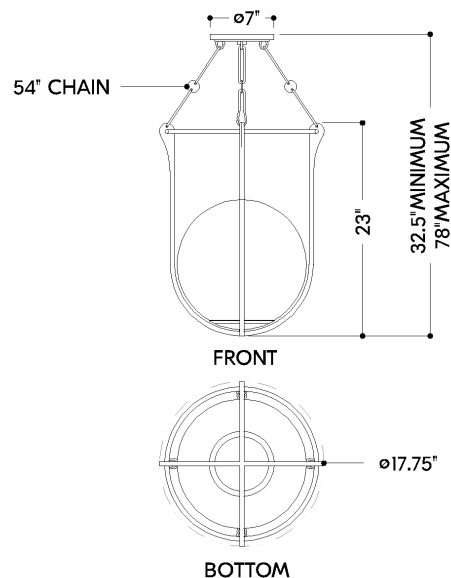

VERBANK

1618-VGL

A delicate Vintage Gold Leaf cage, gracefully swirling cloud glass orb and intricate suspension chains converge to create this mesmerizing pendant light. Exhibiting a jewelry-like appearance, Verbank is enhanced by its subtle details, including circular ornaments on the chains and Art Deco-inspired curves. Like a planetary body glowing in the sky, this is a truly magical lighting experience.

FINISHES

VINTAGE GOLD LEAF

DIMENSIONS

Height: 66"
Width/Diameter: 66"
Length: 66"
Minimum Height: 66"
Maximum Height: 66"
Canopy/Backplate: 7"
Hanging Type: 108" Premium Composite Cord
Product Weight: 66lb
Extension: 66"
Top to Center: 66"
Canopy/Backplate Shape: Round
Sloped Ceiling Compatible: No
Living Finish: Yes
Uplight Only: Yes

Shade

Shade 1: Glass
Shade 1 Finish: Cloud Etched
Shade 1 Top Width: 14"

ELECTRICAL

Bulb 1

Bulb Included: No
Socket: E26 Medium Base
Bulb Type: G40
Max Wattage: 25
Bulb Quantity: 1
Wire Length: 500mm
Cord Type: ! New Cord Type
Dimmer Type: Incandescent
Switch Type: ON/OFF STOMP SWITCH
Gem Box Required (2"x3"): Yes
Dark Sky: Yes
CRI: 66
Color Temp.: 66k
Lumens: 66
Title 24: Yes
Field Serviceable: No

Battery

Battery Powered: Yes
Battery Included: Yes
Battery Life: ! New Battery Life !