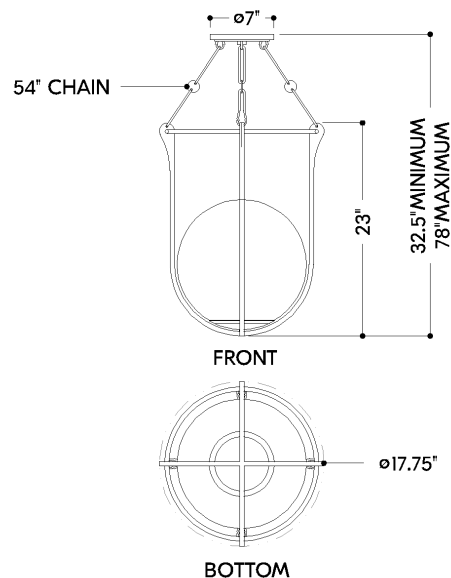

FINISHES

VINTAGE GOLD LEAF

DIMENSIONS

Height: 66"
Width/Diameter: 66"
Length: 66"
Minimum Height: 66"
Maximum Height: 66"
Canopy/Backplate: 7"
Hanging Type: 108" Premium Composite Cord
Product Weight: 66lb
Extension: 66"
Top to Center: 66"
Canopy/Backplate Shape: Round
Sloped Ceiling Compatible: No
Living Finish: Yes
Uplight Only: Yes

Shade

Shade 1: Glass
Shade 1 Finish: Cloud Etched
Shade 1 Top Width: 14"

ELECTRICAL

Bulb 1

Bulb Included: No
Socket: E26 Medium Base
Bulb Type: G40
Max Wattage: 25
Bulb Quantity: 1
Wire Length: 500mm
Cord Type: ! New Cord Type
Dimmer Type: Incandescent
Switch Type: ON/OFF STOMP SWITCH
Gem Box Required (2"x3"): Yes
Dark Sky: Yes
CRI: 66
Color Temp.: 66k
Lumens: 66
Title 24: Yes
Field Serviceable: No

Battery

Battery Powered: Yes
Battery Included: Yes
Battery Life: ! New Battery Life !

VERBANK

1618-VGL

SHIPPING

Carton 1: 42" x 22" x 22"

Carton 1 Weight: 29lb

Shipping Method: Ground