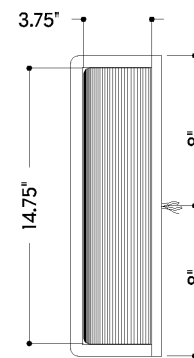

SIDE

HUDSON VALLEY
LIGHTING GROUP