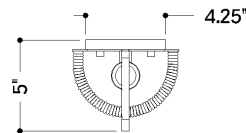

*Due to the one-of-a-kind nature of the medium, exact colors and patterns may vary slightly from the image shown.

FINISHES

GOLD LEAF

DIMENSIONS

Height: 66"
Width/Diameter: 66"
Length: 66"
Minimum Height: 66"
Maximum Height: 66"
Canopy/Backplate: 4.25"
Hanging Type: 108" Premium Composite Cord
Product Weight: 66lb
Extension: 66"
Top to Center: 66"
Canopy/Backplate Shape: Rectangle
Sloped Ceiling Compatible: No
Living Finish: Yes
Uplight Only: Yes

Shade

Shade 1: Abaca
Shade 1 Finish: Bleached
Shade 1 Top Width: 5.75"
Shade 1 Bottom L/W: 0" / 5.75"
Shade 1 Height: 15"

ELECTRICAL

Bulb 1

Bulb Included: No
Socket: E26 Medium Base
Bulb Type: T10-9
Max Wattage: 15
Bulb Quantity: 1
Wire Length: 500mm
Cord Type: ! New Cord Type
Dimmer Type: Incandescent
Switch Type: ON/OFF STOMP SWITCH
Gem Box Required (2"x3"): Yes
Dark Sky: Yes
CRI: 66
Color Temp.: 66k
Lumens: 66
Title 24: Yes
Field Serviceable: No

Battery Life: ! New Battery Life !

SHIPPING

Carton 1: 20" x 10" x 9"

Carton 1 Weight: 10lb

Shipping Method: Ground

Country of Origin: PH