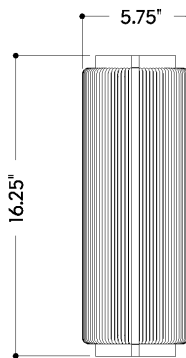

QUEBEC

1631-GL

In a clever play on materiality, this sensory fixture transforms bleached Abaca rope into jewelry-like chains. The finely twisted ropes appear like delicate gold strands from afar but have a rustic quality that makes the fixture feel casual and coastal. Suspended by a thick Gold Leaf framework, Quebec is available in two sizes of chandelier as well as a sconce. The clear glass drum has been painted white for a soft, opaque effect that gently diffuses light.

*Due to the one-of-a-kind nature of the medium, exact colors and patterns may vary slightly from the image shown.

FINISHES

GOLD LEAF

DIMENSIONS / SPECS

Height: 66"
Width/Diameter: 66"
Length: 66"
Minimum Height: 66"
Maximum Height: 66"
Canopy/Backplate: 4.25"
Hanging Type: 108" Premium Composite Cord
Product Weight: 66lb
Extension: 66"
Top to Center: 66"
Canopy/Backplate Shape: Rectangle
Sloped Ceiling Compatible: No
Living Finish: Yes
Uplight Only: Yes
Min Extension: 66"
Max Extension: 66"

Shade 1: Abaca
Shade 1 Finish: Bleached
Shade 1 Top Width: 5.75"
Shade 1 Bottom L/W: 0" / 5.75"
Shade 1 Height: 15"

ELECTRICAL

Bulb 1

Bulb Included: No
Socket: E26 Medium Base
Bulb Type: T10-9
Max Wattage: 15
Bulb Quantity: 1
Wire Length: 500mm
Cord Type: ! New Cord Type
Dimmer Type: Incandescent
Switch Type: ON/OFF STOMP SWITCH
Gem Box Required (2"x3"): Yes
Dark Sky: Yes
CRI: 66
Color Temp.: 66k
Lumens: 66
Title 24: Yes
Field Serviceable: No

Battery

Battery Powered: Yes
Battery Included: Yes
Battery Life: ! New Battery Life !

FRONT

HUDSON VALLEY
LIGHTING GROUP