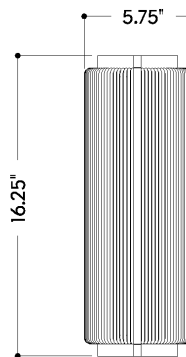

QUEBEC

1631-GL

In a clever play on materiality, this sensory fixture transforms bleached Abaca rope into jewelry-like chains. The finely twisted ropes appear like delicate gold strands from afar but have a rustic quality that makes the fixture feel casual and coastal. Suspended by a thick Gold Leaf framework, Quebec is available in two sizes of chandelier as well as a sconce. The clear glass drum has been painted white for a soft, opaque effect that gently diffuses light.

*Due to the one-of-a-kind nature of the medium, exact colors and patterns may vary slightly from the image shown.

FINISHES

GOLD LEAF

DIMENSIONS

Height: 66"
Width/Diameter: 66"
Length: 66"
Minimum Height: 66"
Maximum Height: 66"
Canopy/Backplate: 4.25"
Hanging Type: 108" Premium Composite Cord
Product Weight: 66lb
Extension: 66"
Top to Center: 66"
Canopy/Backplate Shape: Rectangle
Sloped Ceiling Compatible: No
Living Finish: Yes
Uplight Only: Yes

Shade

Shade 1: Abaca
Shade 1 Finish: Bleached
Shade 1 Top Width: 5.75"
Shade 1 Bottom L/W: 0" / 5.75"
Shade 1 Height: 15"

ELECTRICAL

Bulb 1

Bulb Included: No
Socket: E26 Medium Base
Bulb Type: T10-9
Max Wattage: 15
Bulb Quantity: 1
Wire Length: 500mm
Cord Type: ! New Cord Type
Dimmer Type: Incandescent
Switch Type: ON/OFF STOMP SWITCH
Gem Box Required (2"x3"): Yes
Dark Sky: Yes
CRI: 66
Color Temp.: 66k
Lumens: 66
Title 24: Yes
Field Serviceable: No

FRONT