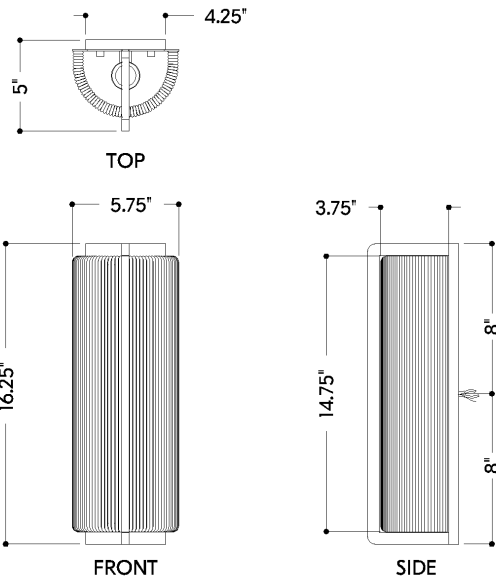

ELECTRICAL

Bulb 1

Bulb Included: No
Socket: E26 Medium Base
Bulb Type: T10-9
Max Wattage: 15
Bulb Quantity: 1
Wire Length: 500mm
Cord Type: ! New Cord Type
Dimmer Type: Incandescent
Switch Type: ON/OFF STOMP SWITCH
Gem Box Required (2"x3"): Yes
Dark Sky: Yes
CRI: 66
Color Temp.: 66k
Lumens: 66
Title 24: Yes
Field Serviceable: No