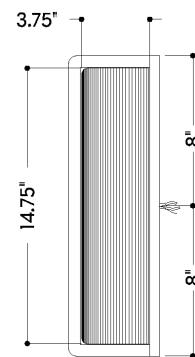

QUEBEC

1631-GL

In a clever play on materiality, this sensory fixture transforms bleached Abaca rope into jewelry-like chains. The finely twisted ropes appear like delicate gold strands from afar but have a rustic quality that makes the fixture feel casual and coastal. Suspended by a thick Gold Leaf framework, Quebec is available in two sizes of chandelier as well as a sconce. The clear glass drum has been painted white for a soft, opaque effect that gently diffuses light.

*Due to the one-of-a-kind nature of the medium, exact colors and patterns may vary slightly from the image shown.

FINISHES

GOLD LEAF

DIMENSIONS

Height: 66"
Width/Diameter: 66"
Length: 66"
Minimum Height: 66"
Maximum Height: 66"
Canopy/Backplate: 4.25"
Hanging Type: 108" Premium Composite Cord
Product Weight: 66lb
Extension: 66"
Top to Center: 66"
Canopy/Backplate Shape: Rectangle
Sloped Ceiling Compatible: No
Living Finish: Yes
Uplight Only: Yes

Shade

Shade 1: Abaca
Shade 1 Finish: Bleached
Shade 1 Top Width: 5.75"
Shade 1 Bottom L/W: 0" / 5.75"
Shade 1 Height: 15"

ELECTRICAL

Bulb 1

Bulb Included: No
Socket: E26 Medium Base
Bulb Type: T10-9
Max Wattage: 15
Bulb Quantity: 1
Wire Length: 500mm
Cord Type: ! New Cord Type
Dimmer Type: Incandescent
Switch Type: ON/OFF STOMP SWITCH
Gem Box Required (2"x3"): Yes
Dark Sky: Yes
CRI: 66
Color Temp.: 66k
Lumens: 66
Title 24: Yes
Field Serviceable: No

SIDE