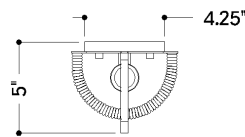

*Due to the one-of-a-kind nature of the medium, exact colors and patterns may vary slightly from the image shown.

FINISHES

GOLD LEAF

DIMENSIONS / SPECS

Height: 66"
Width/Diameter: 66"
Length: 66"
Minimum Height: 66"
Maximum Height: 66"
Canopy/Backplate: 4.25"
Hanging Type: 108" Premium Composite Cord
Product Weight: 66lb
Extension: 66"
Top to Center: 66"
Canopy/Backplate Shape: Rectangle
Sloped Ceiling Compatible: No
Living Finish: Yes
Uplight Only: Yes
Min Extension: 66"
Max Extension: 66"

Shade 1: Abaca
Shade 1 Finish: Bleached
Shade 1 Top Width: 5.75"
Shade 1 Bottom L/W: 0" / 5.75"
Shade 1 Height: 15"

ELECTRICAL

Bulb 1

Bulb Included: No
Socket: E26 Medium Base
Bulb Type: T10-9
Max Wattage: 15
Bulb Quantity: 1
Wire Length: 500mm
Cord Type: ! New Cord Type
Dimmer Type: Incandescent
Switch Type: ON/OFF STOMP SWITCH
Gem Box Required (2"x3"): Yes
Dark Sky: Yes
CRI: 66
Color Temp.: 66k
Lumens: 66
Title 24: Yes
Field Serviceable: No

Battery

Battery Powered: Yes
Battery Included: Yes
Battery Life: ! New Battery Life !

TOP