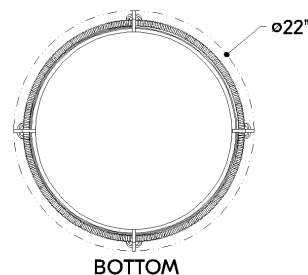

*Due to the one-of-a-kind nature of the medium, exact colors and patterns may vary slightly from the image shown.

FINISHES

GOLD LEAF

DIMENSIONS / SPECS

Height: 66"
Width/Diameter: 66"
Length: 66"
Minimum Height: 66"
Maximum Height: 66"
Canopy/Backplate: 6"
Hanging Type: 108" Premium Composite Cord
Product Weight: 66lb
Extension: 66"
Top to Center: 66"
Canopy/Backplate Shape: Round
Sloped Ceiling Compatible: No
Living Finish: Yes
Uplight Only: Yes
Min Extension: 66"
Max Extension: 66"

Shade 1: Abaca
Shade 1 Finish: Bleached
Shade 1 Top Width: 20.5"
Shade 1 Bottom L/W: 0" / 20.5"
Shade 1 Height: 5"

ELECTRICAL

Bulb 1

Bulb Included: No
Socket: E12 Candelabra Base
Bulb Type: B11
Max Wattage: 8
Bulb Quantity: 4
Wire Length: 500mm
Cord Type: ! New Cord Type
Dimmer Type: Incandescent
Switch Type: ON/OFF STOMP SWITCH
Gem Box Required (2"x3"): Yes
Dark Sky: Yes

CRI: 66
Color Temp.: 66k
Lumens: 66
Title 24: Yes
Field Serviceable: No

Battery

Battery Powered: Yes
Battery Included: Yes
Battery Life: ! New Battery Life !

HUDSON VALLEY
LIGHTING GROUP