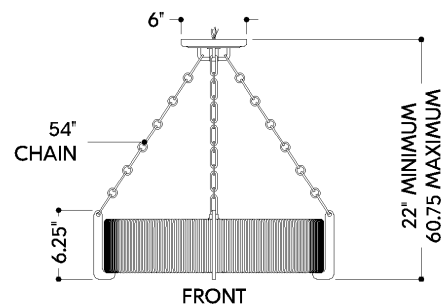

*Due to the one-of-a-kind nature of the medium, exact colors and patterns may vary slightly from the image shown.

FINISHES

GOLD LEAF

DIMENSIONS / SPECS

Height: 66"
Width/Diameter: 66"
Length: 66"
Minimum Height: 66"
Maximum Height: 66"
Canopy/Backplate: 6"
Hanging Type: 108" Premium Composite Cord
Product Weight: 66lb
Extension: 66"
Top to Center: 66"
Canopy/Backplate Shape: Round
Sloped Ceiling Compatible: No
Living Finish: Yes
Uplight Only: Yes
Min Extension: 66"
Max Extension: 66"

Shade 1: Abaca
Shade 1 Finish: Bleached
Shade 1 Top Width: 20.5"
Shade 1 Bottom L/W: 0" / 20.5"
Shade 1 Height: 5"

ELECTRICAL

Bulb 1

Bulb Included: No
Socket: E12 Candelabra Base
Bulb Type: B11
Max Wattage: 8
Bulb Quantity: 4
Wire Length: 500mm
Cord Type: ! New Cord Type
Dimmer Type: Incandescent
Switch Type: ON/OFF STOMP SWITCH
Gem Box Required (2"x3"): Yes
Dark Sky: Yes

CRI: 66
Color Temp.: 66k
Lumens: 66
Title 24: Yes
Field Serviceable: No

Battery

Battery Powered: Yes
Battery Included: Yes
Battery Life: ! New Battery Life !

HUDSON VALLEY
LIGHTING GROUP