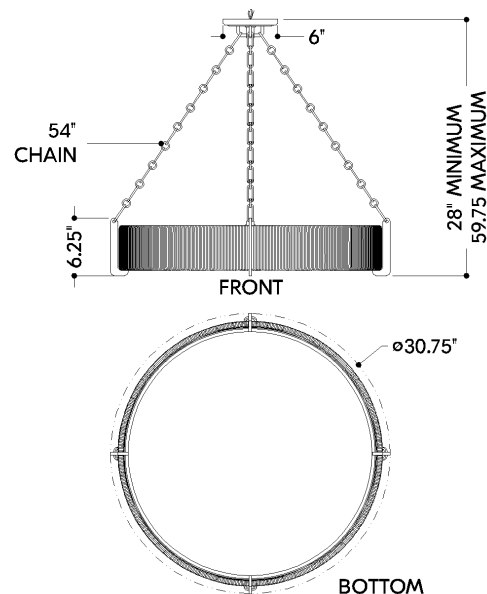

QUEBEC

1636-GL

In a clever play on materiality, this sensory fixture transforms bleached Abaca rope into jewelry-like chains. The finely twisted ropes appear like delicate gold strands from afar but have a rustic quality that makes the fixture feel casual and coastal. Suspended by a thick Gold Leaf framework, Quebec is available in two sizes of chandelier as well as a sconce. The clear glass drum has been painted white for a soft, opaque effect that gently diffuses light.

*Due to the one-of-a-kind nature of the medium, exact colors and patterns may vary slightly from the image shown.

FINISHES

GOLD LEAF

DIMENSIONS

Height: 66"
Width/Diameter: 66"
Length: 66"
Minimum Height: 66"
Maximum Height: 66"
Canopy/Backplate: 6"
Hanging Type: 108" Premium Composite Cord
Product Weight: 66lb
Extension: 66"
Top to Center: 66"
Canopy/Backplate Shape: Round
Sloped Ceiling Compatible: No
Living Finish: Yes
Uplight Only: Yes

Shade

Shade 1: Abaca
Shade 1 Finish: Bleached
Shade 1 Top Width: 29"
Shade 1 Bottom L/W: 0" / 29"
Shade 1 Height: 5"

ELECTRICAL

Bulb 1

Bulb Included: No
Socket: E12 Candelabra Base
Bulb Type: B11
Max Wattage: 8
Bulb Quantity: 6
Wire Length: 500mm
Cord Type: ! New Cord Type
Dimmer Type: Incandescent
Switch Type: ON/OFF STOMP SWITCH
Gem Box Required (2"x3"): Yes
Dark Sky: Yes
CRI: 66
Color Temp.: 66k
Lumens: 66
Title 24: Yes
Field Serviceable: No

QUEBEC

1636-GL

Battery

Battery Powered: Yes

Battery Included: Yes

Battery Life: ! New Battery Life !

SHIPPING

Carton 1: 36" x 36" x 12"