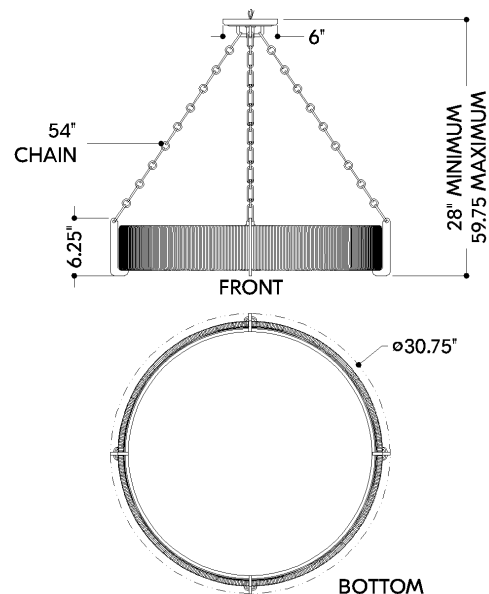

## DIMENSIONS

Height: 66"  
Width/Diameter: 66"  
Length: 66"  
Minimum Height: 66"  
Maximum Height: 66"  
Canopy/Backplate: 6"  
Hanging Type: 108" Premium Composite Cord  
Product Weight: 66lb  
Extension: 66"  
Top to Center: 66"  
Canopy/Backplate Shape: Round  
Sloped Ceiling Compatible: No  
Living Finish: Yes  
Uplight Only: Yes

## Shade

Shade 1: Abaca  
Shade 1 Finish: Bleached  
Shade 1 Top Width: 29"  
Shade 1 Bottom L/W: 0" / 29"  
Shade 1 Height: 5"

### Bulb 1

Bulb Included: No  
Socket: E12 Candelabra Base  
Bulb Type: B11  
Max Wattage: 8  
Bulb Quantity: 6  
Wire Length: 500mm  
Cord Type: ! New Cord Type  
Dimmer Type: Incandescent  
Switch Type: ON/OFF STOMP SWITCH  
Gem Box Required (2"x3"): Yes  
Dark Sky: Yes  
CRI: 66  
Color Temp.: 66k  
Lumens: 66  
Title 24: Yes  
Field Serviceable: No