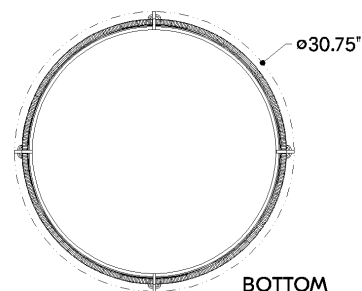

*Due to the one-of-a-kind nature of the medium, exact colors and patterns may vary slightly from the image shown.

FINISHES

GOLD LEAF

DIMENSIONS / SPECS

Height: 66"
Width/Diameter: 66"
Length: 66"
Minimum Height: 66"
Maximum Height: 66"
Canopy/Backplate: 6"
Hanging Type: 108" Premium Composite Cord
Product Weight: 66lb
Extension: 66"
Top to Center: 66"
Canopy/Backplate Shape: Round
Sloped Ceiling Compatible: No
Living Finish: Yes
Uplight Only: Yes
Min Extension: 66"
Max Extension: 66"

Shade 1: Abaca
Shade 1 Finish: Bleached
Shade 1 Top Width: 29"
Shade 1 Bottom L/W: 0" / 29"
Shade 1 Height: 5"

ELECTRICAL

Bulb 1

Bulb Included: No
Socket: E12 Candelabra Base
Bulb Type: B11
Max Wattage: 8
Bulb Quantity: 6
Wire Length: 500mm
Cord Type: ! New Cord Type
Dimmer Type: Incandescent
Switch Type: ON/OFF STOMP SWITCH
Gem Box Required (2"x3"): Yes
Dark Sky: Yes

CRI: 66
Color Temp.: 66k
Lumens: 66
Title 24: Yes
Field Serviceable: No

Battery

Battery Powered: Yes
Battery Included: Yes
Battery Life: ! New Battery Life !

HUDSON VALLEY
LIGHTING GROUP