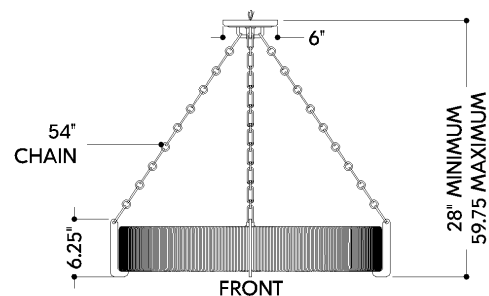

*Due to the one-of-a-kind nature of the medium, exact colors and patterns may vary slightly from the image shown.

FINISHES

GOLD LEAF

DIMENSIONS / SPECS

Height: 66"
Width/Diameter: 66"
Length: 66"
Minimum Height: 66"
Maximum Height: 66"
Canopy/Backplate: 6"
Hanging Type: 108" Premium Composite Cord
Product Weight: 66lb
Extension: 66"
Top to Center: 66"
Canopy/Backplate Shape: Round
Sloped Ceiling Compatible: No
Living Finish: Yes
Uplight Only: Yes
Min Extension: 66"
Max Extension: 66"

Shade 1: Abaca
Shade 1 Finish: Bleached
Shade 1 Top Width: 29"
Shade 1 Bottom L/W: 0" / 29"
Shade 1 Height: 5"

ELECTRICAL

Bulb 1

Bulb Included: No
Socket: E12 Candelabra Base
Bulb Type: B11
Max Wattage: 8
Bulb Quantity: 6
Wire Length: 500mm
Cord Type: ! New Cord Type
Dimmer Type: Incandescent
Switch Type: ON/OFF STOMP SWITCH
Gem Box Required (2"x3"): Yes
Dark Sky: Yes

CRI: 66
Color Temp.: 66k
Lumens: 66
Title 24: Yes
Field Serviceable: No

Battery

Battery Powered: Yes
Battery Included: Yes
Battery Life: ! New Battery Life !

HUDSON VALLEY
LIGHTING GROUP