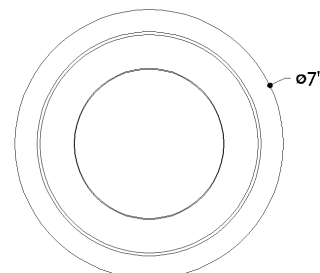

NOXON

1707-AGB

A sleek flush mount with unadorned metalwork, Noxon celebrates the beauty of simplicity. Situated within the metal frame, the matte cloud glass shade washes light around the reflector. With a gentle swell at the canopy, the frame creates the effect of flowing into the ceiling. Noxon is available in a classic Aged Brass or more industrial Distressed Bronze finish.

FINISHES

AGED BRASS

DIMENSIONS

Height: 5"
Width/Diameter: 7"
Canopy/Backplate: 5.25"
Product Weight: 2.86lb
Canopy/Backplate Shape: Round
Sloped Ceiling Compatible: No
Living Finish: No
Uplight Only: No

Shade

Shade 1: Glass
Shade 1 Finish: Matte Cloud
Shade 1 Top Width: 4.25"
Shade 1 Height: 1"

ELECTRICAL

Bulb 1

Bulb Included: N/A
Socket: Integrated LED
Max Wattage: 12
Bulb Quantity: 1
Cord Type: B & W TEFLON W/ GROUND WIRE
Dimmer Type: ELV, TRIAC
Gem Box Required (2"x3"): No
Dark Sky: No
CRI: 90
Color Temp.: 2700k
Lumens: 150
Title 24: No
Field Serviceable: No

FRONT

BOTTOM

SHIPPING

Carton 1: 13" x 13" x 12"
Carton 1 Weight: 5lb
Shipping Method: Ground
Country of Origin: CN