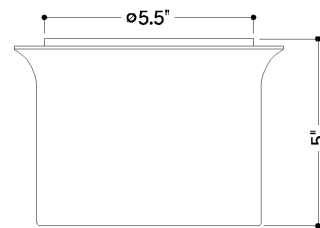

FINISHES

AGED BRASS

DIMENSIONS

Height: 5"
Width/Diameter: 7"
Canopy/Backplate: 5.25"
Product Weight: 2.86lb
Canopy/Backplate Shape: Round
Sloped Ceiling Compatible: No
Living Finish: No
Uplight Only: No

Shade

Shade 1: Glass
Shade 1 Finish: Matte Cloud
Shade 1 Top Width: 4.25"
Shade 1 Height: 1"

ELECTRICAL

Bulb 1

Bulb Included: N/A
Socket: Integrated LED
Max Wattage: 12
Bulb Quantity: 1
Cord Type: B & W TEFLON W/ GROUND WIRE
Dimmer Type: ELV, TRIAC
Gem Box Required (2"x3"): No
Dark Sky: No
CRI: 90
Color Temp.: 2700k
Lumens: 150
Title 24: No
Field Serviceable: No

FRONT

BOTTOM

SHIPPING

Carton 1: 13" x 13" x 12"
Carton 1 Weight: 5lb
Shipping Method: Ground
Country of Origin: CN