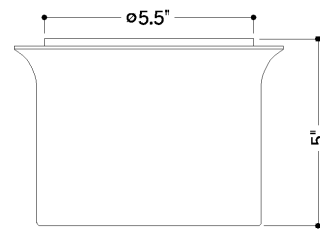

FINISHES

DISTRESSED BRONZE

DIMENSIONS

Height: 5"
Width/Diameter: 7"
Canopy/Backplate: 5.25"
Product Weight: 2.86lb
Canopy/Backplate Shape: Round
Sloped Ceiling Compatible: No
Living Finish: No
Uplight Only: No

Shade

Shade 1: Glass
Shade 1 Finish: Matte Cloud
Shade 1 Top Width: 4.25"
Shade 1 Height: 1"

ELECTRICAL

Bulb 1

Bulb Included: N/A
Socket: Integrated LED
Max Wattage: 12
Bulb Quantity: 1
Cord Type: B & W TEFLON W/ GROUND WIRE
Dimmer Type: ELV, TRIAC
Gem Box Required (2"x3"): No
Dark Sky: No
CRI: 90
Color Temp.: 2700k
Lumens: 150
Title 24: No
Field Serviceable: No

SHIPPING

Carton 1: 13" x 13" x 12"
Carton 1 Weight: 5lb
Shipping Method: Ground
Country of Origin: CN

FRONT

BOTTOM