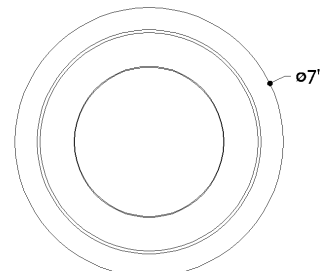

NOXON

1707-DB

A sleek flush mount with unadorned metalwork, Noxon celebrates the beauty of simplicity. Situated within the metal frame, the matte cloud glass shade washes light around the reflector. With a gentle swell at the canopy, the frame creates the effect of flowing into the ceiling. Noxon is available in a classic Aged Brass or more industrial Distressed Bronze finish.

FINISHES

DISTRESSED BRONZE

DIMENSIONS

Height: 5"
Width/Diameter: 7"
Canopy/Backplate: 5.25"
Product Weight: 2.86lb
Canopy/Backplate Shape: Round
Sloped Ceiling Compatible: No
Living Finish: No
Uplight Only: No

Shade

Shade 1: Glass
Shade 1 Finish: Matte Cloud
Shade 1 Top Width: 4.25"
Shade 1 Height: 1"

ELECTRICAL

Bulb 1

Bulb Included: N/A
Socket: Integrated LED
Max Wattage: 12
Bulb Quantity: 1
Cord Type: B & W TEFLON W/ GROUND WIRE
Dimmer Type: ELV, TRIAC
Gem Box Required (2"x3"): No
Dark Sky: No
CRI: 90
Color Temp.: 2700k
Lumens: 150
Title 24: No
Field Serviceable: No

SHIPPING

Carton 1: 13" x 13" x 12"
Carton 1 Weight: 5lb
Shipping Method: Ground
Country of Origin: CN

FRONT

BOTTOM