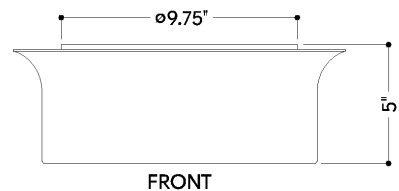

FINISHES

AGED BRASS

DIMENSIONS

Height: 5"
Width/Diameter: 13.75"
Canopy/Backplate: 9.75"
Product Weight: 8.14lb
Canopy/Backplate Shape: Round
Sloped Ceiling Compatible: No
Living Finish: No
Uplight Only: No

Shade

Shade 1: Glass
Shade 1 Finish: Matte Cloud
Shade 1 Top Width: 7"
Shade 1 Height: 1.75"

ELECTRICAL

Bulb 1

Bulb Included: N/A
Socket: Integrated LED
Max Wattage: 21
Bulb Quantity: 1
Cord Type: B & W TEFLON W/ GROUND WIRE
Dimmer Type: ELV, TRIAC
Gem Box Required (2"x3"): No
Dark Sky: No
CRI: 90
Color Temp.: 3000k
Lumens: 375
Title 24: No
Field Serviceable: No

SHIPPING

Carton 1: 21" x 21" x 10"
Carton 1 Weight: 11lb
Shipping Method: Ground
Country of Origin: CN