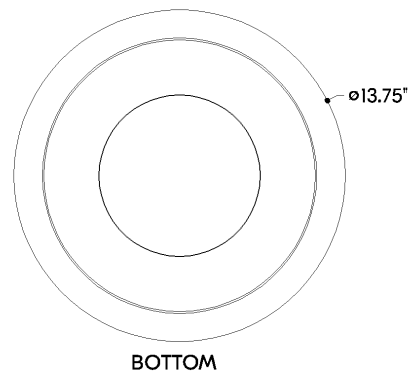

NOXON

1714-AGB

A sleek flush mount with unadorned metalwork, Noxon celebrates the beauty of simplicity. Situated within the metal frame, the matte cloud glass shade washes light around the reflector. With a gentle swell at the canopy, the frame creates the effect of flowing into the ceiling. Noxon is available in a classic Aged Brass or more industrial Distressed Bronze finish.

FINISHES

AGED BRASS

DIMENSIONS

Height: 5"
Width/Diameter: 13.75"
Canopy/Backplate: 9.75"
Product Weight: 8.14lb
Canopy/Backplate Shape: Round
Sloped Ceiling Compatible: No
Living Finish: No
Uplight Only: No

Shade

Shade 1: Glass
Shade 1 Finish: Matte Cloud
Shade 1 Top Width: 7"
Shade 1 Height: 1.75"

ELECTRICAL

Bulb 1

Bulb Included: N/A
Socket: Integrated LED
Max Wattage: 21
Bulb Quantity: 1
Cord Type: B & W TEFLON W/ GROUND WIRE
Dimmer Type: ELV, TRIAC
Gem Box Required (2"x3"): No
Dark Sky: No
CRI: 90
Color Temp.: 3000k
Lumens: 375
Title 24: No
Field Serviceable: No

SHIPPING

Carton 1: 21" x 21" x 10"
Carton 1 Weight: 11lb
Shipping Method: Ground
Country of Origin: CN