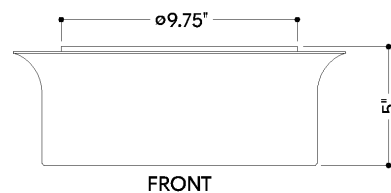

NOXON

1714-DB

A sleek flush mount with unadorned metalwork, Noxon celebrates the beauty of simplicity. Situated within the metal frame, the matte cloud glass shade washes light around the reflector. With a gentle swell at the canopy, the frame creates the effect of flowing into the ceiling. Noxon is available in a classic Aged Brass or more industrial Distressed Bronze finish.

FINISHES

DISTRESSED BRONZE

DIMENSIONS

Height: 5"
Width/Diameter: 13.75"
Canopy/Backplate: 9.75"
Product Weight: 8.14lb
Canopy/Backplate Shape: Round
Sloped Ceiling Compatible: No
Living Finish: No
Uplight Only: No

Shade

Shade 1: Glass
Shade 1 Finish: Matte Cloud
Shade 1 Top Width: 7"
Shade 1 Height: 1.75"

ELECTRICAL

Bulb 1

Bulb Included: N/A
Socket: Integrated LED
Max Wattage: 21
Bulb Quantity: 1
Cord Type: B & W TEFLON W/ GROUND WIRE
Dimmer Type: ELV, TRIAC
Gem Box Required (2"x3"): No
Dark Sky: No
CRI: 90
Color Temp.: 3000k
Lumens: 375
Title 24: No
Field Serviceable: No

SHIPPING

Carton 1: 21" x 21" x 10"
Carton 1 Weight: 11lb
Shipping Method: Ground
Country of Origin: CN