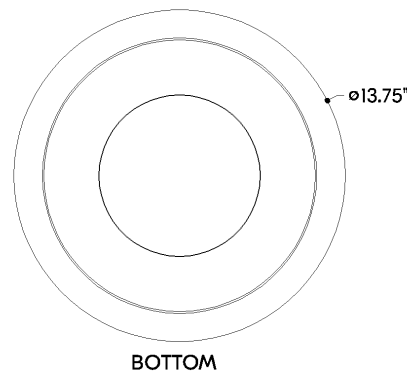

NOXON

1714-DB

A sleek flush mount with unadorned metalwork, Noxon celebrates the beauty of simplicity. Situated within the metal frame, the matte cloud glass shade washes light around the reflector. With a gentle swell at the canopy, the frame creates the effect of flowing into the ceiling. Noxon is available in a classic Aged Brass or more industrial Distressed Bronze finish.

FINISHES

DISTRESSED BRONZE

DIMENSIONS

Height: 5"
Width/Diameter: 13.75"
Canopy/Backplate: 9.75"
Product Weight: 8.14lb
Canopy/Backplate Shape: Round
Sloped Ceiling Compatible: No
Living Finish: No
Uplight Only: No

Shade

Shade 1: Glass
Shade 1 Finish: Matte Cloud
Shade 1 Top Width: 7"
Shade 1 Height: 1.75"

ELECTRICAL

Bulb 1

Bulb Included: N/A
Socket: Integrated LED
Max Wattage: 21
Bulb Quantity: 1
Cord Type: B & W TEFLON W/ GROUND WIRE
Dimmer Type: ELV, TRIAC
Gem Box Required (2"x3"): No
Dark Sky: No
CRI: 90
Color Temp.: 3000k
Lumens: 375
Title 24: No
Field Serviceable: No

SHIPPING

Carton 1: 21" x 21" x 10"
Carton 1 Weight: 11lb
Shipping Method: Ground
Country of Origin: CN