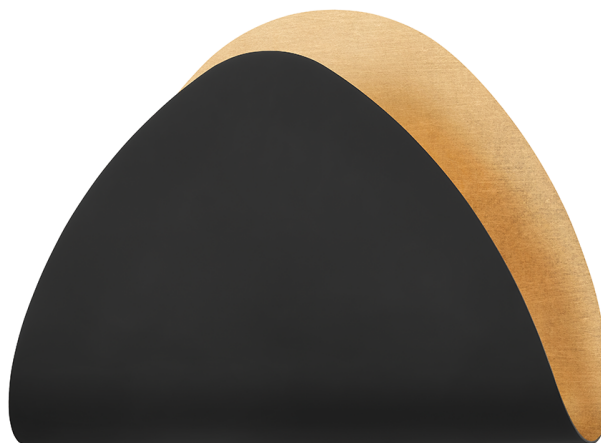

MYERS

1760-GL/SBK

Designed to be taller in the back and shorter in the front, this gold leaf lined sconce casts stunning light and shadows. The gold leaf interior peeks out beautifully when unlit and fills the fixture with the most gorgeous warm glow when lit. This versatile sconce is available in a Soft Black or Soft White finish.

FINISHES

GOLD LEAF w/ SOFT BLACK

DIMENSIONS

Height: 9"
Width/Diameter: 12.25"
Canopy/Backplate: 4.75"
Product Weight: 3.3lb
Extension: 4"
Top to Center: 5.5"
Canopy/Backplate Shape: Round
Sloped Ceiling Compatible: No
Living Finish: No
Uplight Only: No

Shade

ELECTRICAL

Bulb 1

Bulb Included: N/A
Socket: Integrated LED
Max Wattage: 12
Bulb Quantity: 1
Dimmer Type: ELV, TRIAC
Gem Box Required (2"x3"): No
Dark Sky: No
CRI: 90
Color Temp.: 2700k
Lumens: 350
Title 24: No
Field Serviceable: Yes

SHIPPING

Carton 1: 16" x 13" x 7"
Carton 1 Weight: 6lb
Shipping Method: Ground
Country of Origin: CN