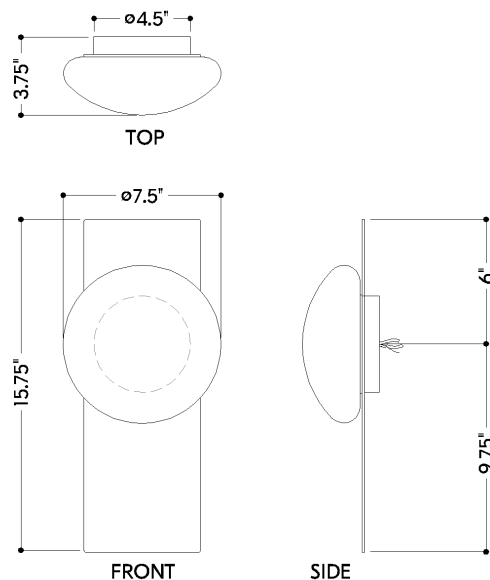

FINISHES

AGED BRASS

DIMENSIONS

Height: 66"
Width/Diameter: 66"
Length: 66"
Minimum Height: 66"
Maximum Height: 66"
Canopy/Backplate: 4.5"
Hanging Type: 108" Premium Composite Cord
Product Weight: 66lb
Extension: 66"
Top to Center: 66"
Canopy/Backplate Shape: Rectangle
Sloped Ceiling Compatible: No
Living Finish: Yes
Uplight Only: Yes

Shade

Shade 1: Glass
Shade 1 Finish: Clear
Shade 1 Top Width: 7.5"
Shade 1 Height: 3.25"
Shade 2: Alabaster
Shade 2 Top Width: 3.5"
Shade 2 Height: 2"

ELECTRICAL

Bulb 1

Bulb Included: N/A
Socket: Integrated LED
Max Wattage: 8
Bulb Quantity: 1
Wire Length: 500mm
Cord Type: ! New Cord Type
Dimmer Type: Incandescent
Switch Type: ON/OFF STOMP SWITCH
Gem Box Required (2"x3"): Yes
Dark Sky: Yes
CRI: 66
Color Temp.: 66k
Lumens: 66
Title 24: Yes
Field Serviceable: No

Battery

Battery Powered: Yes
Battery Included: Yes
Battery Life: ! New Battery Life !

POUND RIDGE

1816-AGB

SHIPPING

Carton 1: 20" x 11" x 9"

Carton 1 Weight: 6lb

Shipping Method: Ground