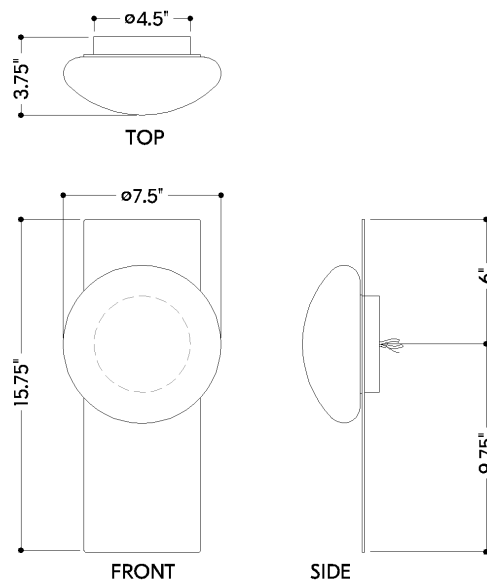

FINISHES

AGED BRASS

DIMENSIONS

Height: 66"
Width/Diameter: 66"
Length: 66"
Minimum Height: 66"
Maximum Height: 66"
Canopy/Backplate: 4.5"
Hanging Type: 108" Premium Composite Cord
Product Weight: 66lb
Extension: 66"
Top to Center: 66"
Canopy/Backplate Shape: Rectangle
Sloped Ceiling Compatible: No
Living Finish: Yes
Uplight Only: Yes

Shade

Shade 1: Glass
Shade 1 Finish: Clear
Shade 1 Top Width: 7.5"
Shade 1 Height: 3.25"
Shade 2: Alabaster
Shade 2 Top Width: 3.5"
Shade 2 Height: 2"

ELECTRICAL

Bulb 1

Bulb Included: N/A
Socket: Integrated LED
Max Wattage: 8
Bulb Quantity: 1
Wire Length: 500mm
Cord Type: ! New Cord Type
Dimmer Type: Incandescent
Switch Type: ON/OFF STOMP SWITCH
Gem Box Required (2"x3"): Yes
Dark Sky: Yes
CRI: 66
Color Temp.: 66k
Lumens: 66
Title 24: Yes
Field Serviceable: No

Battery

Battery Powered: Yes
Battery Included: Yes
Battery Life: ! New Battery Life !

POUND RIDGE

1816-AGB

SHIPPING

Carton 1: 20" x 11" x 9"

Carton 1 Weight: 6lb

Shipping Method: Ground