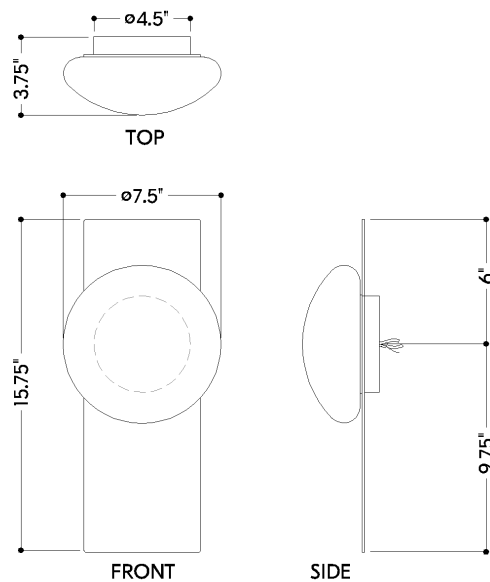

FINISHES

DISTRESSED BRONZE

DIMENSIONS

Height: 66"
Width/Diameter: 66"
Length: 66"
Minimum Height: 66"
Maximum Height: 66"
Canopy/Backplate: 4.5"
Hanging Type: 108" Premium Composite Cord
Product Weight: 66lb
Extension: 66"
Top to Center: 66"
Canopy/Backplate Shape: Rectangle
Sloped Ceiling Compatible: No
Living Finish: Yes
Uplight Only: Yes

Shade

Shade 1: Glass
Shade 1 Finish: Clear
Shade 1 Top Width: 7.5"
Shade 1 Height: 3.25"
Shade 2: Alabaster
Shade 2 Top Width: 3.5"
Shade 2 Height: 2"

ELECTRICAL

Bulb 1

Bulb Included: N/A
Socket: Integrated LED
Max Wattage: 8
Bulb Quantity: 1
Wire Length: 500mm
Cord Type: ! New Cord Type
Dimmer Type: Incandescent
Switch Type: ON/OFF STOMP SWITCH
Gem Box Required (2"x3"): Yes
Dark Sky: Yes
CRI: 66
Color Temp.: 66k
Lumens: 66
Title 24: Yes
Field Serviceable: No

Battery

Battery Powered: Yes
Battery Included: Yes
Battery Life: ! New Battery Life !

POUND RIDGE

1816-DB

SHIPPING

Carton 1: 20" x 11" x 9"

Carton 1 Weight: 6lb

Shipping Method: Ground