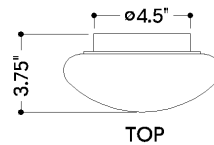

FINISHES

DISTRESSED BRONZE

DIMENSIONS / SPECS

Height: 66"
Width/Diameter: 66"
Length: 66"
Minimum Height: 66"
Maximum Height: 66"
Canopy/Backplate: 4.5"
Hanging Type: 108" Premium Composite Cord
Product Weight: 66lb
Extension: 66"
Top to Center: 66"
Canopy/Backplate Shape: Rectangle
Sloped Ceiling Compatible: No
Living Finish: Yes
Uplight Only: Yes
Min Extension: 66"
Max Extension: 66"

Shade 1: Glass
Shade 1 Finish: Clear
Shade 1 Top Width: 7.5"
Shade 1 Height: 3.25"
Shade 2: Alabaster
Shade 2 Top Width: 3.5"
Shade 2 Height: 2"

ELECTRICAL

Bulb 1

Bulb Included: N/A
Socket: Integrated LED
Max Wattage: 8
Bulb Quantity: 1
Wire Length: 500mm
Cord Type: ! New Cord Type
Dimmer Type: Incandescent
Switch Type: ON/OFF STOMP SWITCH
Gem Box Required (2"x3"): Yes
Dark Sky: Yes
CRI: 66
Color Temp.: 66k
Lumens: 66
Title 24: Yes
Field Serviceable: No

Battery

Battery Powered: Yes
Battery Included: Yes
Battery Life: ! New Battery Life !

POUND RIDGE

1816-DB

SHIPPING

Carton 1: 20" x 11" x 9"

Carton 1 Weight: 6lb

Shipping Method: Ground