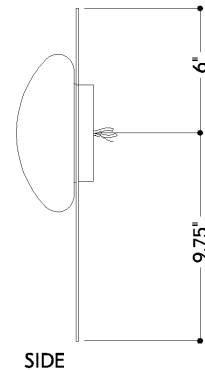

FINISHES

DISTRESSED BRONZE

DIMENSIONS / SPECS

Height: 66"
Width/Diameter: 66"
Length: 66"
Minimum Height: 66"
Maximum Height: 66"
Canopy/Backplate: 4.5"
Hanging Type: 108" Premium Composite Cord
Product Weight: 66lb
Extension: 66"
Top to Center: 66"
Canopy/Backplate Shape: Rectangle
Sloped Ceiling Compatible: No
Living Finish: Yes
Uplight Only: Yes
Min Extension: 66"
Max Extension: 66"

Shade 1: Glass
Shade 1 Finish: Clear
Shade 1 Top Width: 7.5"
Shade 1 Height: 3.25"
Shade 2: Alabaster
Shade 2 Top Width: 3.5"
Shade 2 Height: 2"

ELECTRICAL

Bulb 1

Bulb Included: N/A
Socket: Integrated LED
Max Wattage: 8
Bulb Quantity: 1
Wire Length: 500mm
Cord Type: ! New Cord Type
Dimmer Type: Incandescent
Switch Type: ON/OFF STOMP SWITCH
Gem Box Required (2"x3"): Yes
Dark Sky: Yes
CRI: 66
Color Temp.: 66k
Lumens: 66
Title 24: Yes
Field Serviceable: No

Battery

Battery Powered: Yes
Battery Included: Yes
Battery Life: ! New Battery Life !

POUND RIDGE

1816-DB

SHIPPING

Carton 1: 20" x 11" x 9"

Carton 1 Weight: 6lb

Shipping Method: Ground