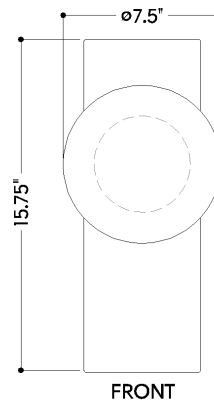

FINISHES

DISTRESSED BRONZE

DIMENSIONS / SPECS

Height: 66"
Width/Diameter: 66"
Length: 66"
Minimum Height: 66"
Maximum Height: 66"
Canopy/Backplate: 4.5"
Hanging Type: 108" Premium Composite Cord
Product Weight: 66lb
Extension: 66"
Top to Center: 66"
Canopy/Backplate Shape: Rectangle
Sloped Ceiling Compatible: No
Living Finish: Yes
Uplight Only: Yes
Min Extension: 66"
Max Extension: 66"

Shade 1: Glass
Shade 1 Finish: Clear
Shade 1 Top Width: 7.5"
Shade 1 Height: 3.25"
Shade 2: Alabaster
Shade 2 Top Width: 3.5"
Shade 2 Height: 2"

ELECTRICAL

Bulb 1

Bulb Included: N/A
Socket: Integrated LED
Max Wattage: 8
Bulb Quantity: 1
Wire Length: 500mm
Cord Type: ! New Cord Type
Dimmer Type: Incandescent
Switch Type: ON/OFF STOMP SWITCH
Gem Box Required (2"x3"): Yes
Dark Sky: Yes
CRI: 66
Color Temp.: 66k
Lumens: 66
Title 24: Yes
Field Serviceable: No

Battery

Battery Powered: Yes
Battery Included: Yes
Battery Life: ! New Battery Life !

POUND RIDGE

1816-DB

SHIPPING

Carton 1: 20" x 11" x 9"

Carton 1 Weight: 6lb

Shipping Method: Ground