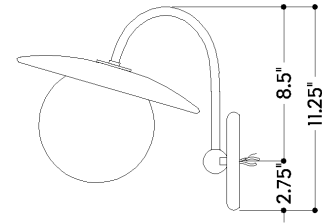

*Due to the one-of-a-kind nature of the medium, exact colors and patterns may vary slightly from the image shown.

FINISHES

AGED BRASS

DIMENSIONS

Height: 66"
Width/Diameter: 66"
Length: 66"
Minimum Height: 66"
Maximum Height: 66"
Canopy/Backplate: 5.5"
Hanging Type: 108" Premium Composite Cord
Product Weight: 66lb
Extension: 66"
Top to Center: 66"
Canopy/Backplate Shape: Round
Sloped Ceiling Compatible: No
Living Finish: Yes
Uplight Only: Yes

Shade

Shade 1: Glass
Shade 1 Finish: Opal Shiny
Shade 1 Top Width: 6.25"
Shade 1 Height: 6"
Shade 2: Piastra Glass
Shade 2 Top Width: 10.75"
Shade 2 Height: 1.25"

ELECTRICAL

Bulb 1

Bulb Included: No
Socket: E26 Medium Base
Bulb Type: A15
Max Wattage: 8
Bulb Quantity: 1
Wire Length: 500mm
Cord Type: ! New Cord Type
Dimmer Type: Incandescent
Switch Type: ON/OFF STOMP SWITCH
Gem Box Required (2"x3"): Yes
Dark Sky: Yes
CRI: 66
Color Temp.: 66k
Lumens: 66
Title 24: Yes
Field Serviceable: No

STAMPFORD

1831-AGB

Battery

Battery Powered: Yes

Battery Included: Yes

Battery Life: ! New Battery Life !

SHIPPING

Carton 1: 21" x 17" x 14"

Carton 1 Weight: 10lb

Shipping Method: Ground

Country of Origin: CN

TOP

FRONT

SIDE