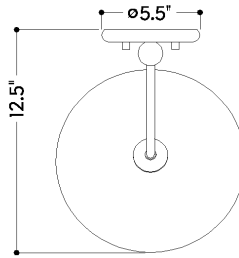

STAMPFORD

1831-AGB

Battery

Battery Powered: Yes

Battery Included: Yes

Battery Life: ! New Battery Life !

SHIPPING

Carton 1: 21" x 17" x 14"

Carton 1 Weight: 10lb

Shipping Method: Ground

Country of Origin: CN

TOP