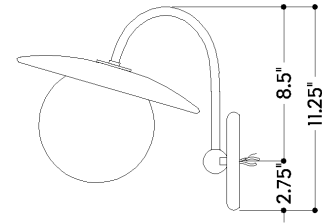

STAMPFORD

1831-AGB

Battery

Battery Powered: Yes

Battery Included: Yes

Battery Life: ! New Battery Life !

SHIPPING

Carton 1: 21" x 17" x 14"

Carton 1 Weight: 10lb

Shipping Method: Ground

Country of Origin: CN

SIDE