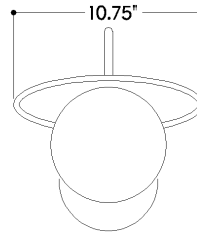

*Due to the one-of-a-kind nature of the medium, exact colors and patterns may vary slightly from the image shown.

FINISHES

AGED BRASS

DIMENSIONS

Height: 66"

Width/Diameter: 66"

Length: 66"

Minimum Height: 66"

Maximum Height: 66"

Canopy/Backplate: 5.5"

Hanging Type: 108" Premium Composite Cord

Product Weight: 66lb

Extension: 66"

Top to Center: 66"

Canopy/Backplate Shape: Round

Sloped Ceiling Compatible: No

Shade 2 Top Width: 10.75"

Shade 2 Height: 1.25"

ELECTRICAL

Bulb 1

Bulb Included: No

Socket: E26 Medium Base

Bulb Type: A15

Max Wattage: 8

Battery Included: Yes

Battery Life: ! New Battery Life !

SHIPPING

Carton 1: 21" x 17" x 14"

Carton 1 Weight: 10lb

Shipping Method: Ground

Country of Origin: CN

TOP