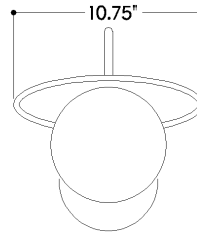

STAMPFORD

1831-AGB

Battery

Battery Powered: Yes

Battery Included: Yes

Battery Life: ! New Battery Life !

SHIPPING

Carton 1: 21" x 17" x 14"

Carton 1 Weight: 10lb

Shipping Method: Ground

Country of Origin: CN

FRONT