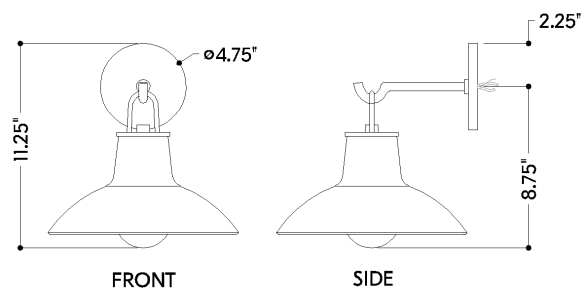

*Due to the one-of-a-kind nature of the medium, exact colors and patterns may vary slightly from the image shown.

FINISHES

DISTRESSED BRONZE w/ CERAMIC IVORY
CRACKLE

DIMENSIONS / SPECS

Height: 66"
Width/Diameter: 66"
Length: 66"
Minimum Height: 66"
Maximum Height: 66"
Canopy/Backplate: 4.75"
Hanging Type: 108" Premium Composite Cord
Product Weight: 66lb
Extension: 66"
Top to Center: 66"
Canopy/Backplate Shape: Round
Sloped Ceiling Compatible: No
Living Finish: Yes
Uplight Only: Yes
Min Extension: 66"
Max Extension: 66"

Shade 1: Ceramic
Shade 1 Top Width: 2.75"
Shade 1 Bottom L/W: 0" / 10.5"
Shade 1 Height: 5.5"

ELECTRICAL

Bulb 1

Bulb Included: No
Socket: E26 Medium Base
Bulb Type: G25
Max Wattage: 15
Bulb Quantity: 1
Wire Length: 500mm
Cord Type: ! New Cord Type
Dimmer Type: Incandescent
Switch Type: ON/OFF STOMP SWITCH
Gem Box Required (2"x3"): Yes
Dark Sky: Yes

CRI: 66
Color Temp.: 66k
Lumens: 66
Title 24: Yes
Field Serviceable: No

Battery

Battery Powered: Yes
Battery Included: Yes
Battery Life: ! New Battery Life !

HUDSON VALLEY
LIGHTING GROUP