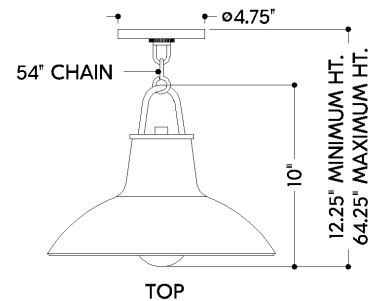

*Due to the one-of-a-kind nature of the medium, exact colors and patterns may vary slightly from the image shown.

FINISHES

AGED BRASS w/ CERAMIC MOSS CRACKLE

DIMENSIONS / SPECS

Height: 66"
Width/Diameter: 66"
Length: 66"
Minimum Height: 66"
Maximum Height: 66"
Canopy/Backplate: 4.75"
Hanging Type: 108" Premium Composite Cord
Product Weight: 66lb
Extension: 66"
Top to Center: 66"
Canopy/Backplate Shape: Round
Sloped Ceiling Compatible: No
Living Finish: Yes
Uplight Only: Yes
Min Extension: 66"
Max Extension: 66"

Shade 1: Ceramic
Shade 1 Top Width: 3.25"
Shade 1 Bottom L/W: 0" / 12.5"
Shade 1 Height: 6.5"

ELECTRICAL

Bulb 1

Bulb Included: No
Socket: E26 Medium Base
Bulb Type: G25
Max Wattage: 15
Bulb Quantity: 1
Wire Length: 500mm
Cord Type: ! New Cord Type
Dimmer Type: Incandescent
Switch Type: ON/OFF STOMP SWITCH
Gem Box Required (2"x3"): Yes
Dark Sky: Yes
CRI: 66
Color Temp.: 66k
Lumens: 66
Title 24: Yes
Field Serviceable: No

Battery

Battery Powered: Yes
Battery Included: Yes
Battery Life: ! New Battery Life !

POTTERSVILLE

1914-AGB/CMC

SHIPPING

Carton 1: 16" x 16" x 11"

Carton 1 Weight: 18lb

Shipping Method: Ground