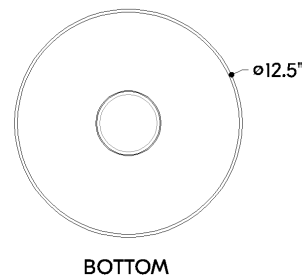

*Due to the one-of-a-kind nature of the medium, exact colors and patterns may vary slightly from the image shown.

FINISHES

AGED BRASS w/ CERAMIC MOSS CRACKLE

DIMENSIONS / SPECS

Height: 66"
Width/Diameter: 66"
Length: 66"
Minimum Height: 66"
Maximum Height: 66"
Canopy/Backplate: 4.75"
Hanging Type: 108" Premium Composite Cord
Product Weight: 66lb
Extension: 66"
Top to Center: 66"
Canopy/Backplate Shape: Round
Sloped Ceiling Compatible: No
Living Finish: Yes
Uplight Only: Yes
Min Extension: 66"
Max Extension: 66"

Shade 1: Ceramic
Shade 1 Top Width: 3.25"
Shade 1 Bottom L/W: 0" / 12.5"
Shade 1 Height: 6.5"

ELECTRICAL

Bulb 1

Bulb Included: No
Socket: E26 Medium Base
Bulb Type: G25
Max Wattage: 15
Bulb Quantity: 1
Wire Length: 500mm
Cord Type: ! New Cord Type
Dimmer Type: Incandescent
Switch Type: ON/OFF STOMP SWITCH
Gem Box Required (2"x3"): Yes
Dark Sky: Yes
CRI: 66
Color Temp.: 66k
Lumens: 66
Title 24: Yes
Field Serviceable: No

Battery

Battery Powered: Yes
Battery Included: Yes
Battery Life: ! New Battery Life !

POTTERSVILLE

1914-AGB/CMC

SHIPPING

Carton 1: 16" x 16" x 11"

Carton 1 Weight: 18lb

Shipping Method: Ground