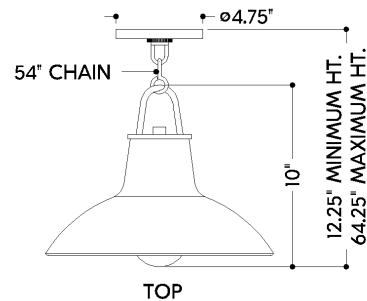

*Due to the one-of-a-kind nature of the medium, exact colors and patterns may vary slightly from the image shown.

FINISHES

DISTRESSED BRONZE w/ CERAMIC IVORY
CRACKLE

DIMENSIONS / SPECS

Height: 66"
Width/Diameter: 66"
Length: 66"
Minimum Height: 66"
Maximum Height: 66"
Canopy/Backplate: 4.75"
Hanging Type: 108" Premium Composite Cord
Product Weight: 66lb
Extension: 66"
Top to Center: 66"
Canopy/Backplate Shape: Round
Sloped Ceiling Compatible: No
Living Finish: Yes
Uplight Only: Yes
Min Extension: 66"
Max Extension: 66"

Shade 1: Ceramic
Shade 1 Top Width: 3.25"
Shade 1 Bottom L/W: 0" / 12.5"
Shade 1 Height: 6.5"

ELECTRICAL

Bulb 1

Bulb Included: No
Socket: E26 Medium Base
Bulb Type: G25
Max Wattage: 15
Bulb Quantity: 1
Wire Length: 500mm
Cord Type: ! New Cord Type
Dimmer Type: Incandescent
Switch Type: ON/OFF STOMP SWITCH
Gem Box Required (2"x3"): Yes
Dark Sky: Yes
CRI: 66
Color Temp.: 66k
Lumens: 66
Title 24: Yes
Field Serviceable: No

Battery

Battery Powered: Yes
Battery Included: Yes
Battery Life: ! New Battery Life !

BOTTOM