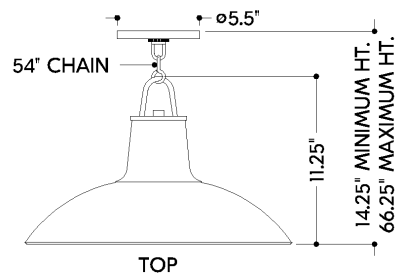

*Due to the one-of-a-kind nature of the medium, exact colors and patterns may vary slightly from the image shown.

FINISHES

DISTRESSED BRONZE w/ CERAMIC IVORY
CRACKLE

DIMENSIONS / SPECS

Height: 66"
Width/Diameter: 66"
Length: 66"
Minimum Height: 66"
Maximum Height: 66"
Canopy/Backplate: 5.5"
Hanging Type: 108" Premium Composite Cord
Product Weight: 66lb
Extension: 66"
Top to Center: 66"
Canopy/Backplate Shape: Round
Sloped Ceiling Compatible: No
Living Finish: Yes
Uplight Only: Yes
Min Extension: 66"
Max Extension: 66"

Shade 1: Ceramic
Shade 1 Top Width: 3.5"
Shade 1 Bottom L/W: 0" / 18"
Shade 1 Height: 11.25"

ELECTRICAL

Bulb 1

Bulb Included: No
Socket: E26 Medium Base
Bulb Type: G25
Max Wattage: 15
Bulb Quantity: 1
Wire Length: 500mm
Cord Type: ! New Cord Type
Dimmer Type: Incandescent
Switch Type: ON/OFF STOMP SWITCH
Gem Box Required (2"x3"): Yes
Dark Sky: Yes
CRI: 66
Color Temp.: 66k
Lumens: 66
Title 24: Yes
Field Serviceable: No

Battery

Battery Powered: Yes
Battery Included: Yes
Battery Life: ! New Battery Life !

HUDSON VALLEY
LIGHTING GROUP

POTTERSVILLE

1918-DB/CIC

SHIPPING

Carton 1: 21" x 21" x 14"

Carton 1 Weight: 18lb