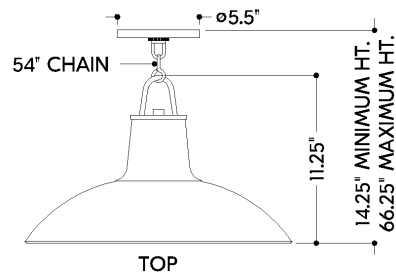

*Due to the one-of-a-kind nature of the medium, exact colors and patterns may vary slightly from the image shown.

FINISHES

DISTRESSED BRONZE w/ CERAMIC IVORY
CRACKLE

DIMENSIONS

Height: 66"
Width/Diameter: 66"
Length: 66"
Minimum Height: 66"
Maximum Height: 66"
Canopy/Backplate: 5.5"
Hanging Type: 108" Premium Composite Cord
Product Weight: 66lb
Extension: 66"
Top to Center: 66"
Canopy/Backplate Shape: Round
Sloped Ceiling Compatible: No
Living Finish: Yes
Uplight Only: Yes

Shade

Shade 1: Ceramic
Shade 1 Top Width: 3.5"
Shade 1 Bottom L/W: 0" / 18"
Shade 1 Height: 11.25"

ELECTRICAL

Bulb 1

Bulb Included: No
Socket: E26 Medium Base
Bulb Type: G25
Max Wattage: 15
Bulb Quantity: 1
Wire Length: 500mm
Cord Type: ! New Cord Type
Dimmer Type: Incandescent
Switch Type: ON/OFF STOMP SWITCH
Gem Box Required (2"x3"): Yes
Dark Sky: Yes
CRI: 66
Color Temp.: 66k
Lumens: 66
Title 24: Yes
Field Serviceable: No

POTTERSVILLE

1918-DB/CIC

Battery

Battery Powered: Yes

Battery Included: Yes

Battery Life: ! New Battery Life !

SHIPPING

Carton 1: 21" x 21" x 14"