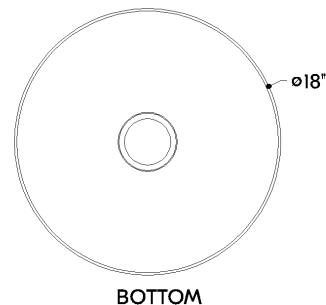

*Due to the one-of-a-kind nature of the medium, exact colors and patterns may vary slightly from the image shown.

FINISHES

DISTRESSED BRONZE w/ CERAMIC IVORY
CRACKLE

DIMENSIONS

Height: 66"
Width/Diameter: 66"
Length: 66"
Minimum Height: 66"
Maximum Height: 66"
Canopy/Backplate: 5.5"
Hanging Type: 108" Premium Composite Cord
Product Weight: 66lb
Extension: 66"
Top to Center: 66"
Canopy/Backplate Shape: Round
Sloped Ceiling Compatible: No
Living Finish: Yes
Uplight Only: Yes

Shade

Shade 1: Ceramic
Shade 1 Top Width: 3.5"
Shade 1 Bottom L/W: 0" / 18"
Shade 1 Height: 11.25"

ELECTRICAL

Bulb 1

Bulb Included: No
Socket: E26 Medium Base
Bulb Type: G25
Max Wattage: 15
Bulb Quantity: 1
Wire Length: 500mm
Cord Type: ! New Cord Type
Dimmer Type: Incandescent
Switch Type: ON/OFF STOMP SWITCH
Gem Box Required (2"x3"): Yes
Dark Sky: Yes
CRI: 66
Color Temp.: 66k
Lumens: 66
Title 24: Yes
Field Serviceable: No

POTTERSVILLE

1918-DB/CIC

Battery

Battery Powered: Yes

Battery Included: Yes

Battery Life: ! New Battery Life !

SHIPPING

Carton 1: 21" x 21" x 14"