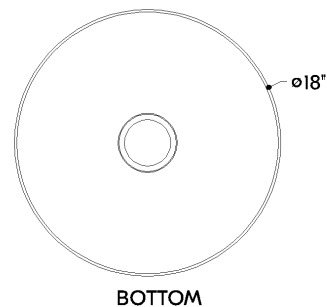

*Due to the one-of-a-kind nature of the medium, exact colors and patterns may vary slightly from the image shown.

FINISHES

DISTRESSED BRONZE w/ CERAMIC IVORY
CRACKLE

DIMENSIONS / SPECS

Height: 66"
Width/Diameter: 66"
Length: 66"
Minimum Height: 66"
Maximum Height: 66"
Canopy/Backplate: 5.5"
Hanging Type: 108" Premium Composite Cord
Product Weight: 66lb
Extension: 66"
Top to Center: 66"
Canopy/Backplate Shape: Round
Sloped Ceiling Compatible: No
Living Finish: Yes
Uplight Only: Yes
Min Extension: 66"
Max Extension: 66"

Shade 1: Ceramic
Shade 1 Top Width: 3.5"
Shade 1 Bottom L/W: 0" / 18"
Shade 1 Height: 11.25"

ELECTRICAL

Bulb 1

Bulb Included: No
Socket: E26 Medium Base
Bulb Type: G25
Max Wattage: 15
Bulb Quantity: 1
Wire Length: 500mm
Cord Type: ! New Cord Type
Dimmer Type: Incandescent
Switch Type: ON/OFF STOMP SWITCH
Gem Box Required (2"x3"): Yes
Dark Sky: Yes
CRI: 66
Color Temp.: 66k
Lumens: 66
Title 24: Yes
Field Serviceable: No

Battery

Battery Powered: Yes
Battery Included: Yes
Battery Life: ! New Battery Life !

HUDSON VALLEY
LIGHTING GROUP

POTTERSVILLE

1918-DB/CIC

SHIPPING

Carton 1: 21" x 21" x 14"

Carton 1 Weight: 18lb