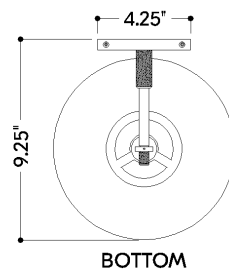

Battery

Battery Powered: Yes
Battery Included: Yes
Battery Life: ! New Battery Life !