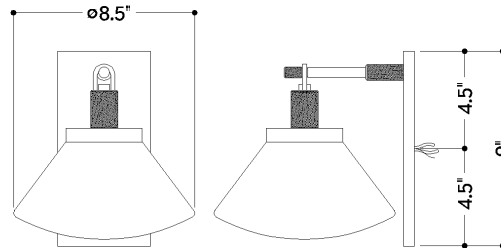

BOTTOM

FRONT

SIDE

Battery

Battery Powered: Yes
Battery Included: Yes
Battery Life: ! New Battery Life !