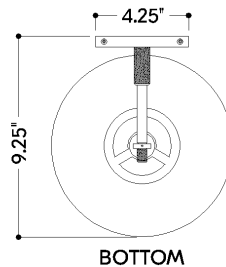

FINISHES

AGED BRASS

DIMENSIONS

Height: 66"
Width/Diameter: 66"
Length: 66"
Minimum Height: 66"
Maximum Height: 66"
Canopy/Backplate: 4.5"
Hanging Type: 108" Premium Composite Cord
Product Weight: 66lb
Extension: 66"
Top to Center: 66"
Canopy/Backplate Shape: Rectangle
Sloped Ceiling Compatible: No
Living Finish: Yes
Uplight Only: Yes

Shade

Shade 1: Glass
Shade 1 Finish: Thick Clear w/ Gray Ombre Plate
Shade 1 Top Width: 3"
Shade 1 Bottom L/W: 0" / 8.5"
Shade 1 Height: 5"

ELECTRICAL

Bulb 1

Bulb Included: No
Socket: E12 Candelabra Base
Bulb Type: G16.5
Max Wattage: 8
Bulb Quantity: 1
Wire Length: 500mm
Cord Type: ! New Cord Type
Dimmer Type: Incandescent
Switch Type: ON/OFF STOMP SWITCH
Gem Box Required (2"x3"): Yes
Dark Sky: Yes
CRI: 66
Color Temp.: 66k
Lumens: 66
Title 24: Yes
Field Serviceable: No