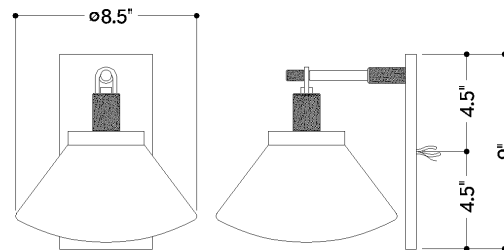

BOTTOM

FRONT

SIDE

HUDSON VALLEY
LIGHTING GROUP