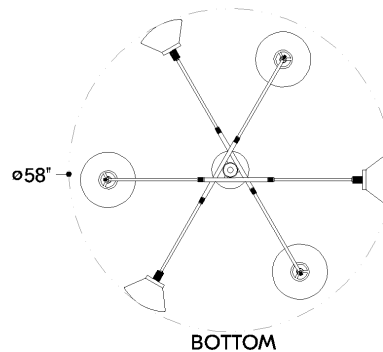

FINISHES

AGED BRASS

DIMENSIONS

Height: 66"
Width/Diameter: 66"
Length: 66"
Minimum Height: 66"
Maximum Height: 66"
Canopy/Backplate: 7"
Hanging Type: 108" Premium Composite Cord
Product Weight: 66lb
Extension: 66"
Top to Center: 66"
Canopy/Backplate Shape: Round
Sloped Ceiling Compatible: No
Living Finish: Yes
Uplight Only: Yes

Shade

Shade 1: Glass
Shade 1 Finish: Thick Clear w/ Gray Ombre Plate
Shade 1 Top Width: 3"
Shade 1 Bottom L/W: 0" / 10"
Shade 1 Height: 5.75"
Shade 2: Glass
Shade 2 Finish: Thick Clear w/ Gray Ombre Plate
Shade 2 Top Width: 3"
Shade 2 Bottom L/W: 0" / 8.5"
Shade 2 Height: 5"

ELECTRICAL

Bulb 1

Bulb Included: No
Socket: E12 Candelabra Base
Bulb Type: G16.5
Max Wattage: 8
Bulb Quantity: 6
Wire Length: 500mm
Cord Type: ! New Cord Type
Dimmer Type: Incandescent
Switch Type: ON/OFF STOMP SWITCH
Gem Box Required (2"x3"): Yes
Dark Sky: Yes
CRI: 66
Color Temp.: 66k
Lumens: 66
Title 24: Yes
Field Serviceable: No