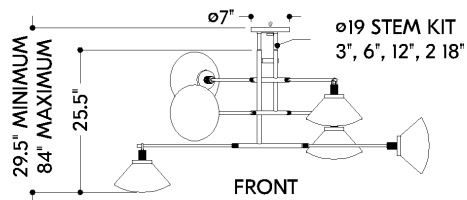

FINISHES

AGED BRASS

DIMENSIONS / SPECS

Height: 66"
Width/Diameter: 66"
Length: 66"
Minimum Height: 66"
Maximum Height: 66"
Canopy/Backplate: 7"
Hanging Type: 108" Premium Composite Cord
Product Weight: 66lb
Extension: 66"
Top to Center: 66"
Canopy/Backplate Shape: Round
Sloped Ceiling Compatible: No
Living Finish: Yes
Uplight Only: Yes
Min Extension: 66"
Max Extension: 66"

Shade 1: Glass
Shade 1 Finish: Thick Clear w/ Gray Ombre Plate
Shade 1 Top Width: 3"
Shade 1 Bottom L/W: 0" / 10"
Shade 1 Height: 5.75"
Shade 2: Glass
Shade 2 Finish: Thick Clear w/ Gray Ombre Plate
Shade 2 Top Width: 3"
Shade 2 Bottom L/W: 0" / 8.5"
Shade 2 Height: 5"

ELECTRICAL

Bulb 1
Bulb Included: No
Socket: E12 Candelabra Base
Bulb Type: G16.5
Max Wattage: 8
Bulb Quantity: 6
Wire Length: 500mm
Cord Type: ! New Cord Type
Dimmer Type: Incandescent
Switch Type: ON/OFF STOMP SWITCH
Gem Box Required (2"x3"): Yes
Dark Sky: Yes
CRI: 66
Color Temp.: 66k
Lumens: 66
Title 24: Yes
Field Serviceable: No

Battery

Battery Powered: Yes
Battery Included: Yes
Battery Life: ! New Battery Life !

HUDSON VALLEY
LIGHTING GROUP