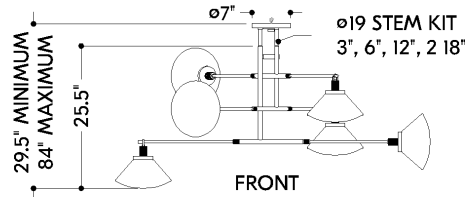

FINISHES

AGED BRASS

DIMENSIONS

Height: 66"
Width/Diameter: 66"
Length: 66"
Minimum Height: 66"
Maximum Height: 66"
Canopy/Backplate: 7"
Hanging Type: 108" Premium Composite Cord
Product Weight: 66lb
Extension: 66"
Top to Center: 66"
Canopy/Backplate Shape: Round
Sloped Ceiling Compatible: No
Living Finish: Yes
Uplight Only: Yes

Shade

Shade 1: Glass
Shade 1 Finish: Thick Clear w/ Gray Ombre Plate
Shade 1 Top Width: 3"
Shade 1 Bottom L/W: 0" / 10"
Shade 1 Height: 5.75"
Shade 2: Glass
Shade 2 Finish: Thick Clear w/ Gray Ombre Plate
Shade 2 Top Width: 3"
Shade 2 Bottom L/W: 0" / 8.5"
Shade 2 Height: 5"

ELECTRICAL

Bulb 1

Bulb Included: No
Socket: E12 Candelabra Base
Bulb Type: G16.5
Max Wattage: 8
Bulb Quantity: 6
Wire Length: 500mm
Cord Type: ! New Cord Type
Dimmer Type: Incandescent
Switch Type: ON/OFF STOMP SWITCH
Gem Box Required (2"x3"): Yes
Dark Sky: Yes
CRI: 66
Color Temp.: 66k
Lumens: 66
Title 24: Yes
Field Serviceable: No