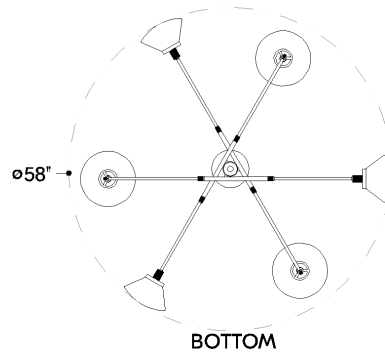

FINISHES

AGED BRASS

DIMENSIONS / SPECS

Height: 66"
Width/Diameter: 66"
Length: 66"
Minimum Height: 66"
Maximum Height: 66"
Canopy/Backplate: 7"
Hanging Type: 108" Premium Composite Cord
Product Weight: 66lb
Extension: 66"
Top to Center: 66"
Canopy/Backplate Shape: Round
Sloped Ceiling Compatible: No
Living Finish: Yes
Uplight Only: Yes
Min Extension: 66"
Max Extension: 66"

Shade 1: Glass
Shade 1 Finish: Thick Clear w/ Gray Ombre Plate
Shade 1 Top Width: 3"
Shade 1 Bottom L/W: 0" / 10"
Shade 1 Height: 5.75"
Shade 2: Glass
Shade 2 Finish: Thick Clear w/ Gray Ombre Plate
Shade 2 Top Width: 3"
Shade 2 Bottom L/W: 0" / 8.5"
Shade 2 Height: 5"

ELECTRICAL

Bulb 1
Bulb Included: No
Socket: E12 Candelabra Base
Bulb Type: G16.5
Max Wattage: 8
Bulb Quantity: 6
Wire Length: 500mm
Cord Type: ! New Cord Type
Dimmer Type: Incandescent
Switch Type: ON/OFF STOMP SWITCH
Gem Box Required (2"x3"): Yes
Dark Sky: Yes
CRI: 66
Color Temp.: 66k
Lumens: 66
Title 24: Yes
Field Serviceable: No

Battery

Battery Powered: Yes
Battery Included: Yes
Battery Life: ! New Battery Life !

HUDSON VALLEY
LIGHTING GROUP