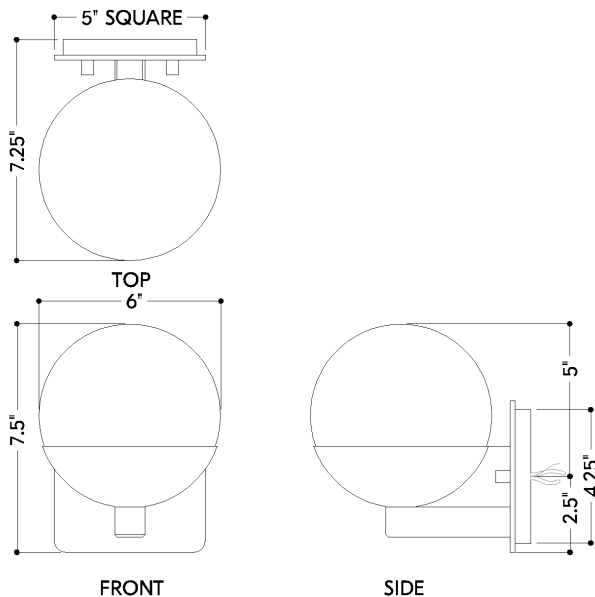

Battery

Battery Powered: Yes
Battery Included: Yes
Battery Life: ! New Battery Life !